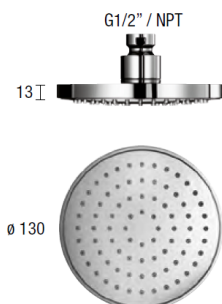

Almar Emotion Shower head with arm 130mm

Code: AL09

*Inspirational + European + Bathroomware*