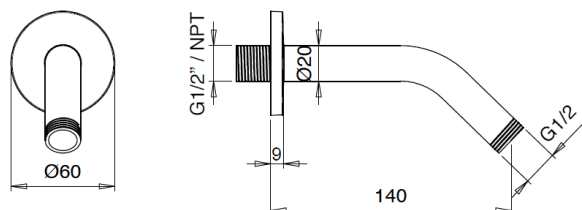

Almar Emotion Shower head with arm 130mm

Code: AL09

*Inspirational + European + Bathroomware*