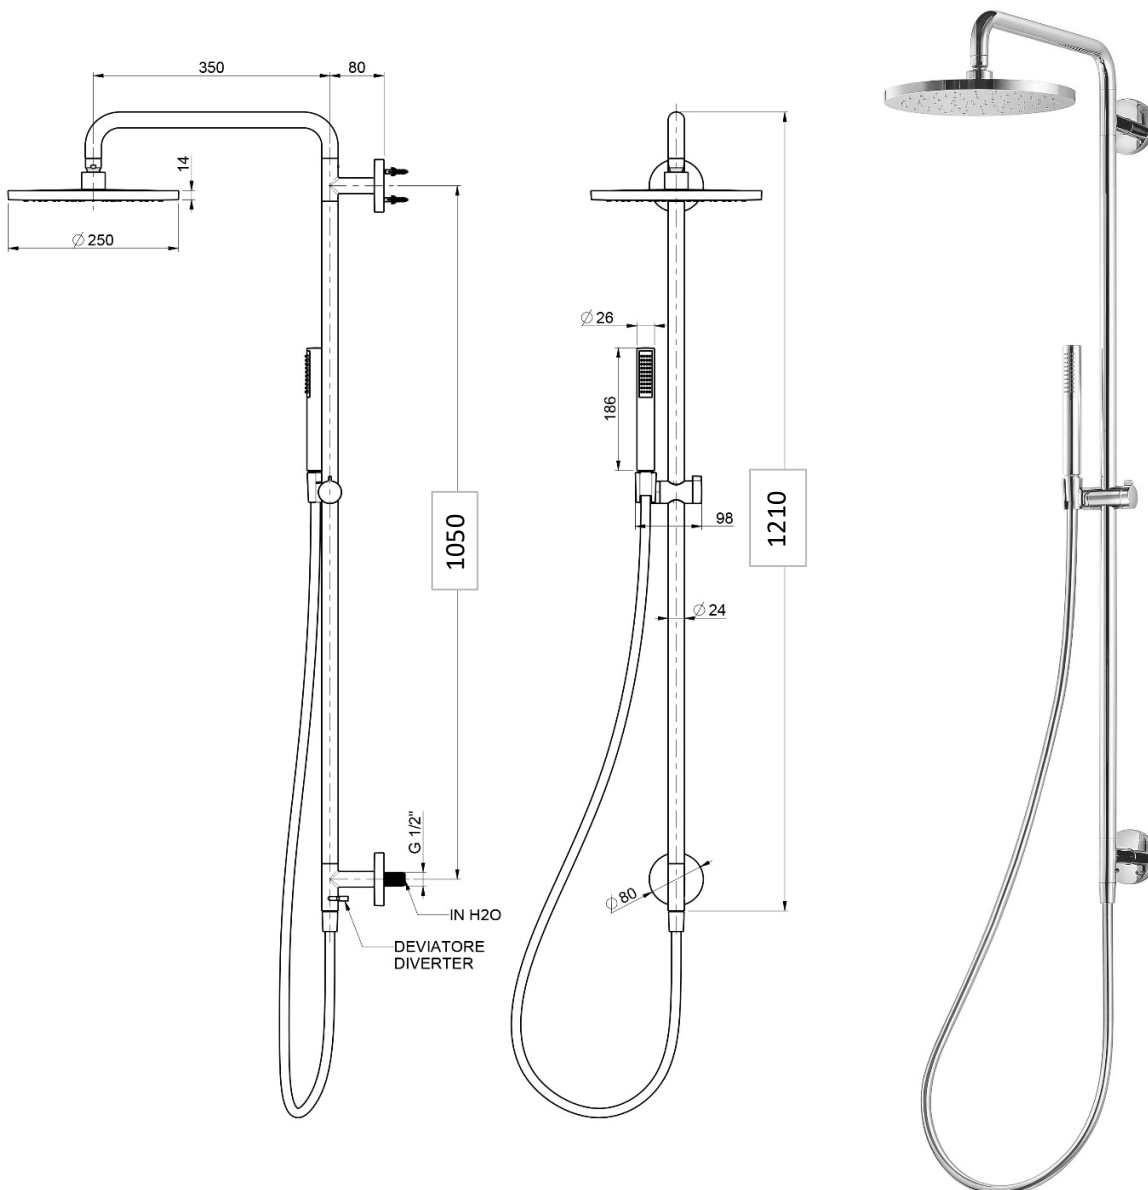

Almar Fluid shower column with rain head 250mm, stilo handshower, intergrated wall elbow position on lower bracket

Code: AL12 > Chrome

Code: AL12BN > Brushed Nickel

Made in Italy

5 Year Warranty

WELS: 3 star

Flow rate: 9 lit/min

Max. Operating Pressure: 500Kpa.

Min. Operating Pressure: 50Kpa.

Pipework must be flushed before installation

Please install as per manufacturers instructions in the box

Due to our policy of continuous product development, the design and specification shown are subject to change without notice.