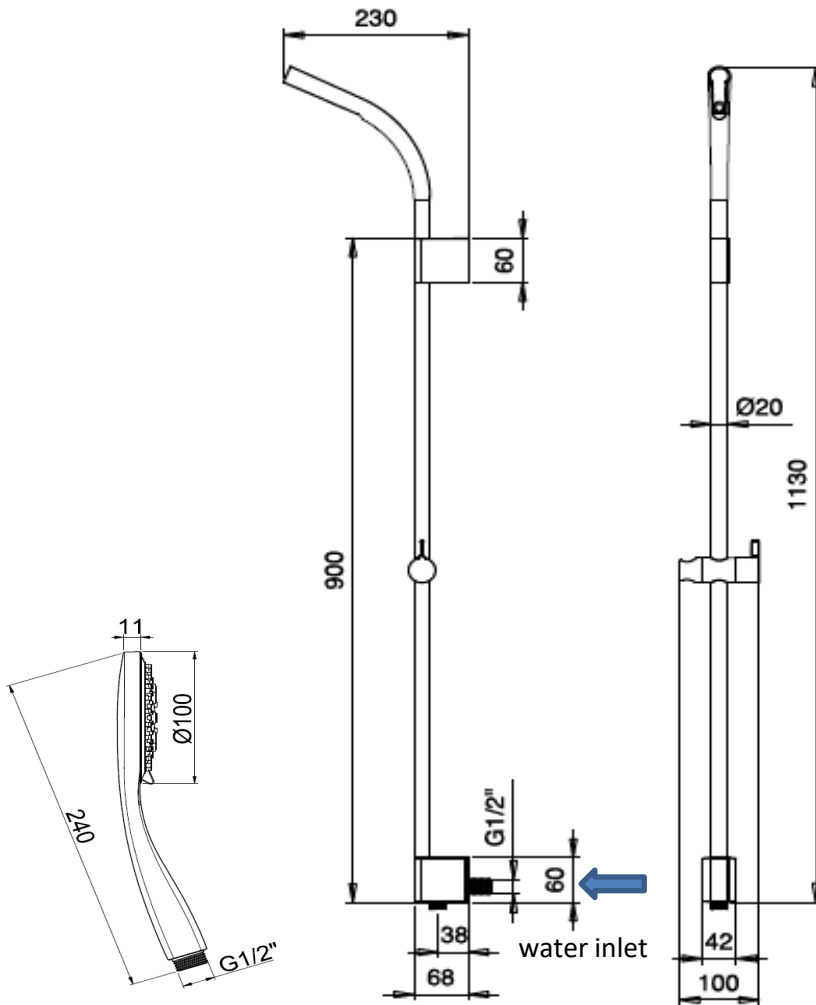

Almar

Almar Emotion fitted slide shower with double hand spray position, 3 jets handshower

Finish: Brushed Nickel

AL01BN3

Made in Italy

5 Year Warranty (1 year for working parts and fittings)

WELS Rating: 3 Star - 9 Litres/Min

For Equal Pressure only

Max. Operating Pressure: 500Kpa.

Min. Operating Pressure: 50Kpa.

Pipework must be flushed before installation

Please install as per manufacturers instructions in the box

Due to our policy of continuous product development, the design and specification shown are subject to change without notice.