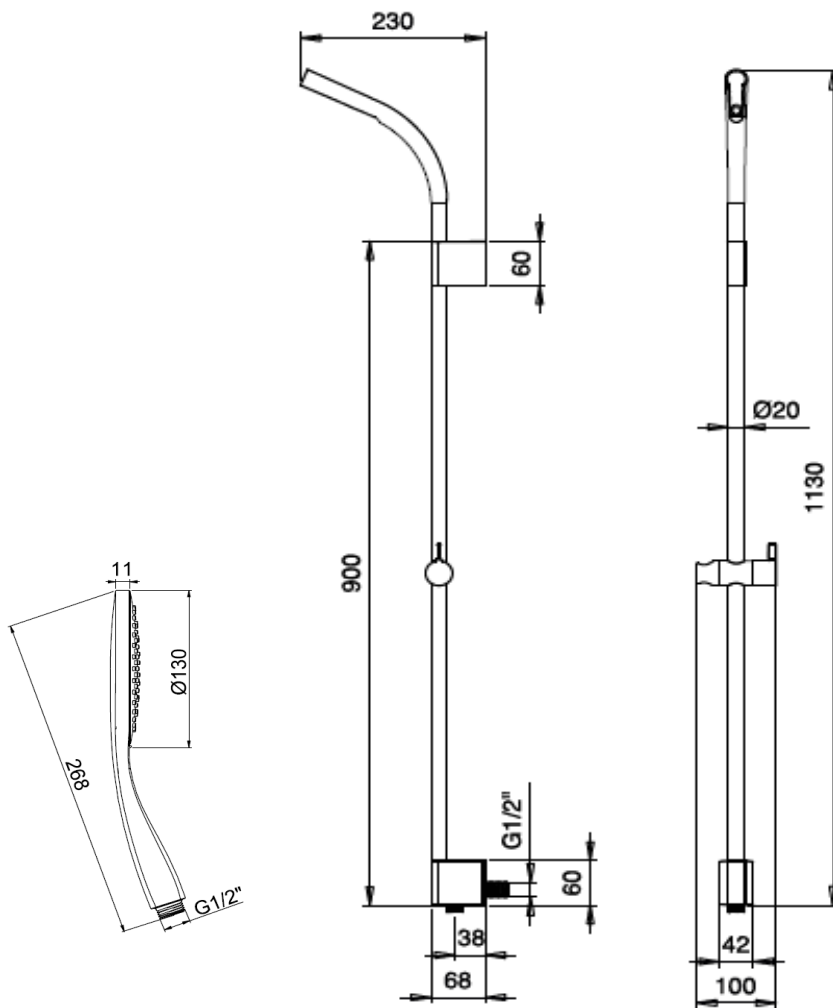

# Almar

Almar Emotion fitted slide shower with double hand spray position

Finish: Brushed Nickel

**AL01BN**

**Made in Italy**

5 Year Warranty (1 year for working parts and fittings)

WELS Rating: 3 Star - 9 Litres/Min

**For Equal Pressure only**

Max. Operating Pressure: 500Kpa.

Min. Operating Pressure: 50Kpa.

*Pipework must be flushed before installation*

*Please install as per manufacturers instructions in the box*

Due to our policy of continuous product development, the design and specification shown are subject to change without notice.