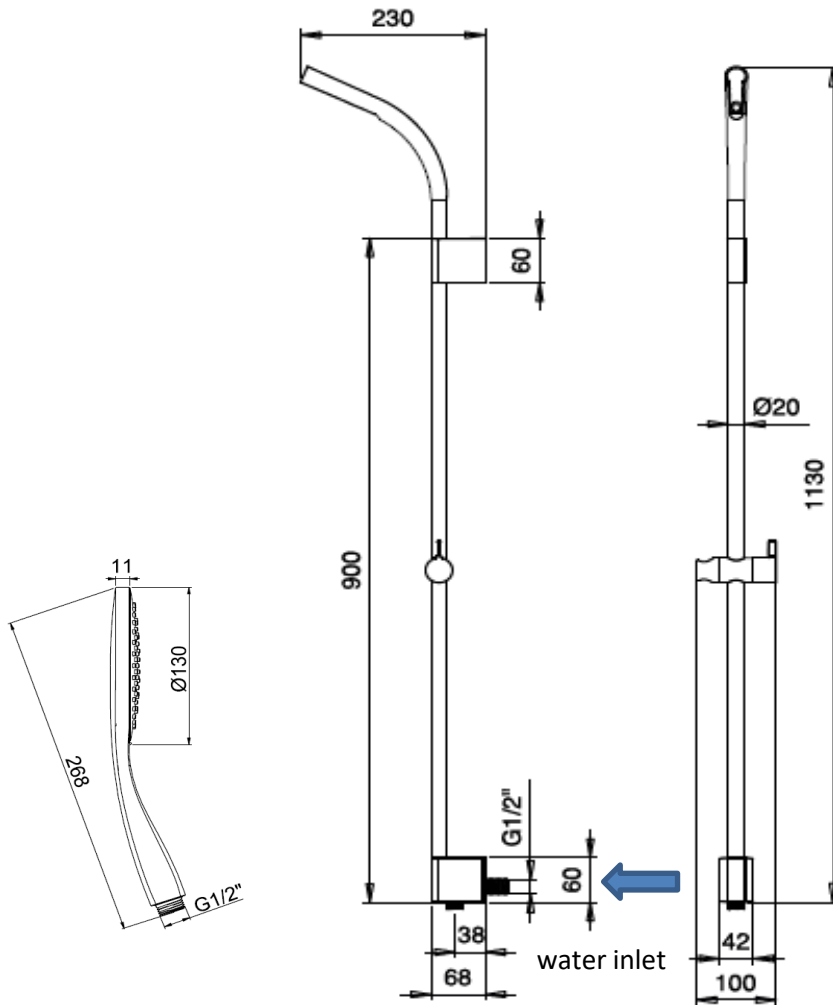

Almar

Almar Emotion fitted slide shower with double hand spray position

Finish: Chrome

AL01

Made in Italy

5 Year Warranty (1 year for working parts and fittings)

WELS Rating: 3 Star - 9 Litres/Min

For Equal Pressure only

Max. Operating Pressure: 500Kpa.

Min. Operating Pressure: 50Kpa.

Pipework must be flushed before installation

Please install as per manufacturers instructions in the box

Due to our policy of continuous product development, the design and specification shown are subject to change without notice.