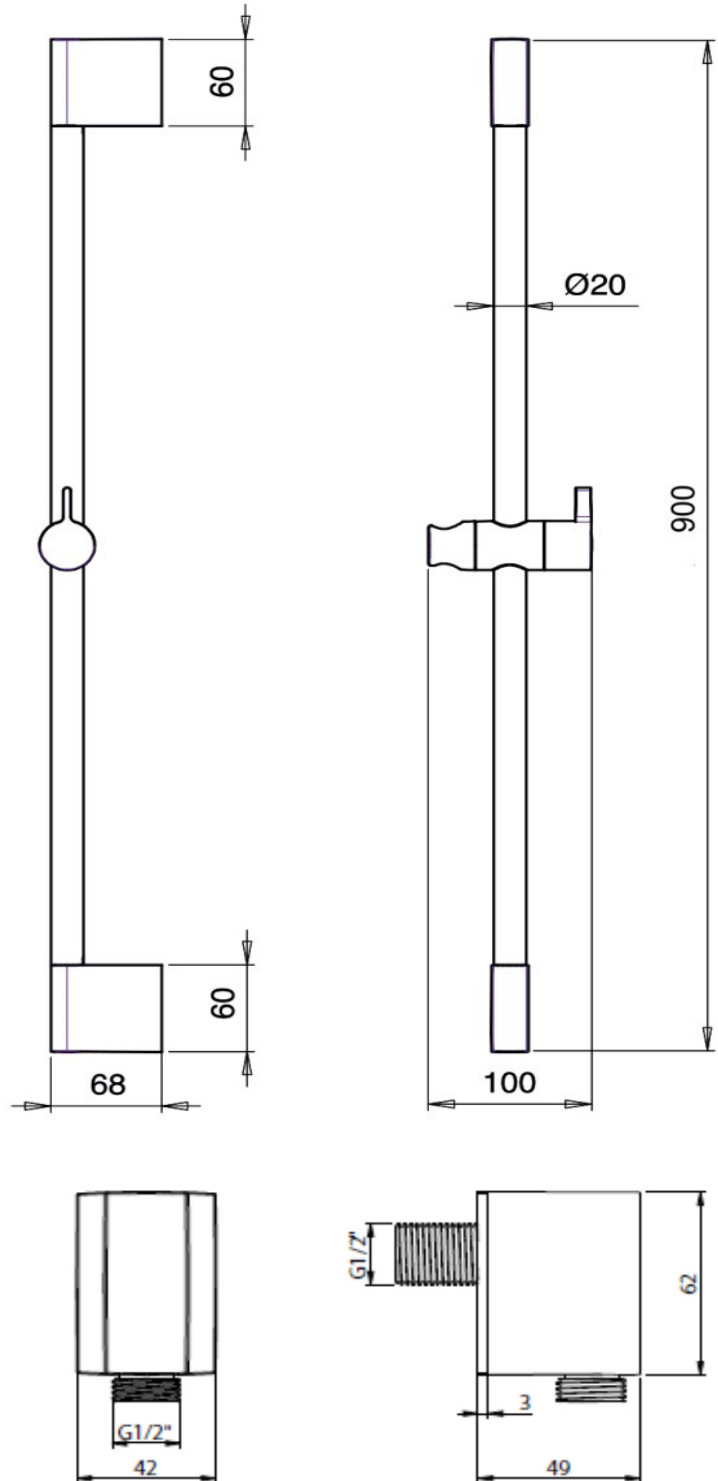

Almar Emotion deep slide shower, 100mm dia. Shower head, 3 jets

Code: AL14

*Inspirational + European + Bathroomware*