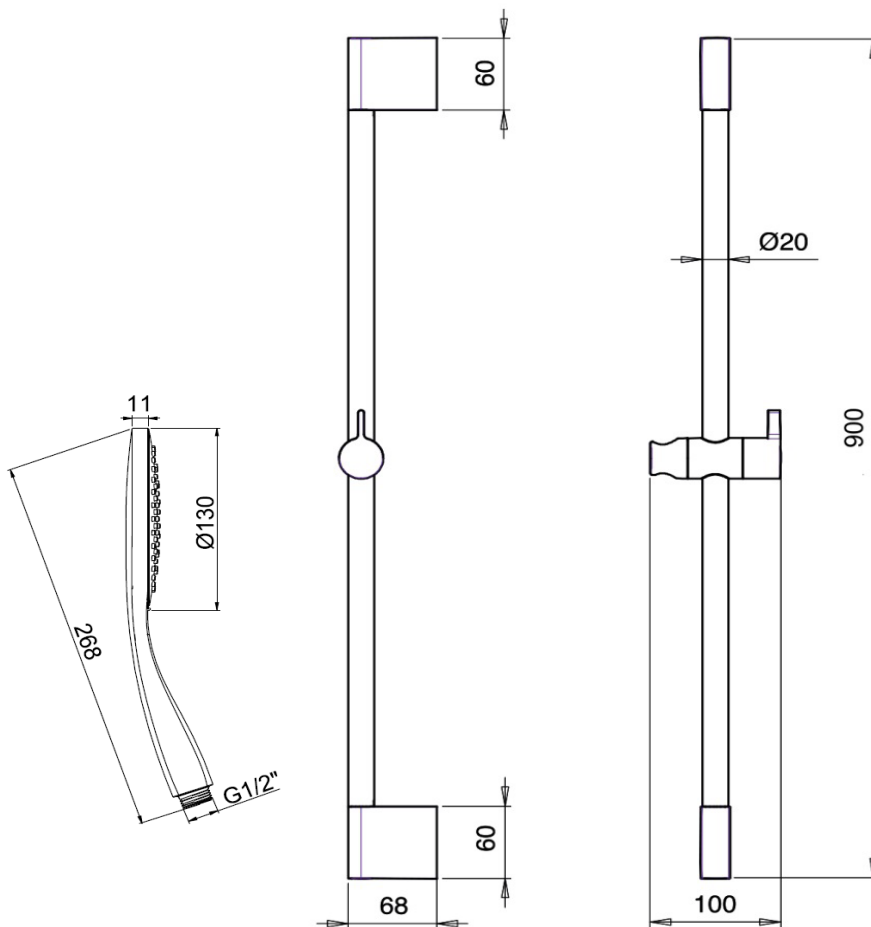

Almar

Almar Emotion deep slide shower with separate wall elbow, 1 jet hanshower

Finish: Brushed Nickel

AL04BN

Made in Italy

5 Year Warranty (1 year for working parts and fittings)

WELS Rating: 3 Star - 9 Litres/Min

For Equal Pressure only

Max. Operating Pressure: 500Kpa.

Min. Operating Pressure: 50Kpa.

Pipework must be flushed before installation

Please install as per manufacturers instructions in the box

Due to our policy of continuous product development, the design and specification shown are subject to change without notice.