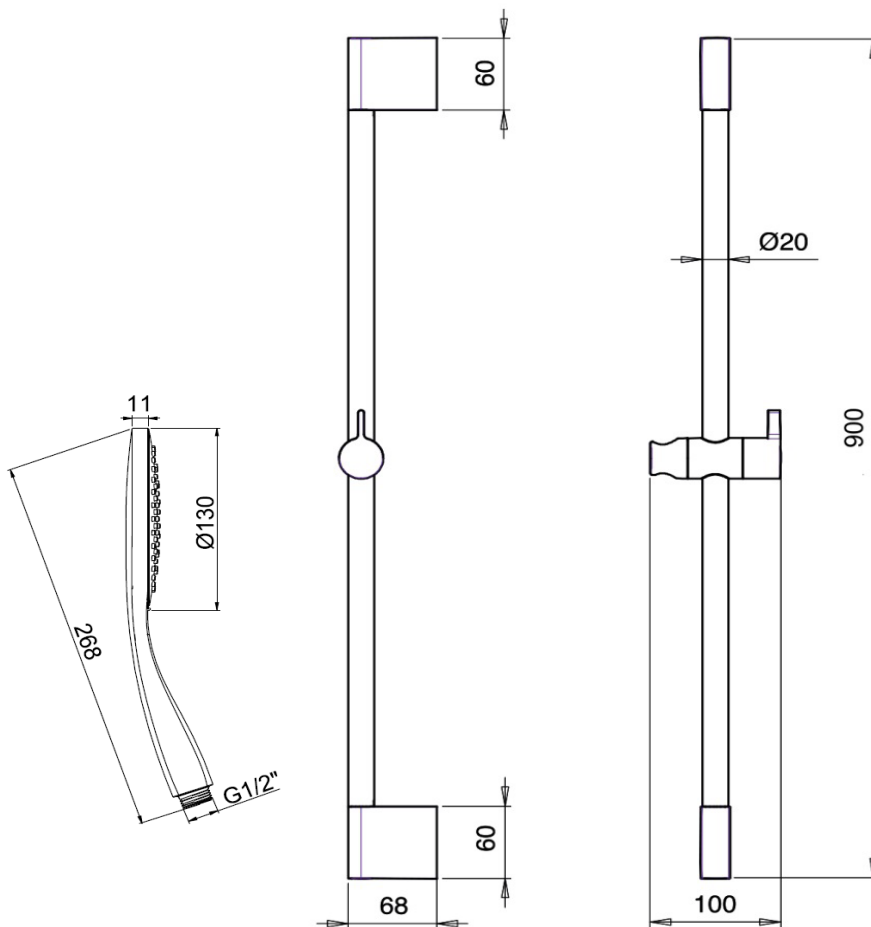

Almar

Almar Emotion deep slide shower with separate wall elbow, 1 jet handshower

Finish: Chrome

AL04

Made in Italy

5 Year Warranty (1 year for working parts and fittings)

WELS Rating: 3 Star - 9 Litres/Min

For Equal Pressure only

Max. Operating Pressure: 500Kpa.

Min. Operating Pressure: 50Kpa.

Pipework must be flushed before installation

Please install as per manufacturers instructions in the box

Due to our policy of continuous product development, the design and specification shown are subject to change without notice.