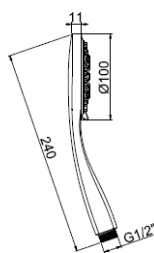

TECHNICAL SCHEDULE

Almar Emotion deep slide shower, 3 jet

Code: AL13

Inspirational + European + Bathroomware

t 09 444 5656

e info@metrix.co.nz

www.metrix.co.nz