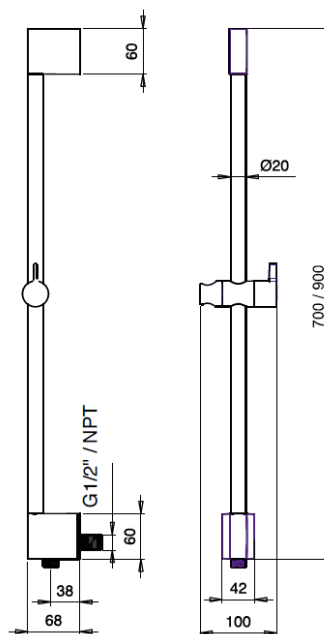

TECHNICAL SCHEDULE

Almar Emotion deep slide shower, 3 jet

Code: AL13

Inspirational + European + Bathroomware

t 09 444 5656

e info@metrix.co.nz

www.metrix.co.nz