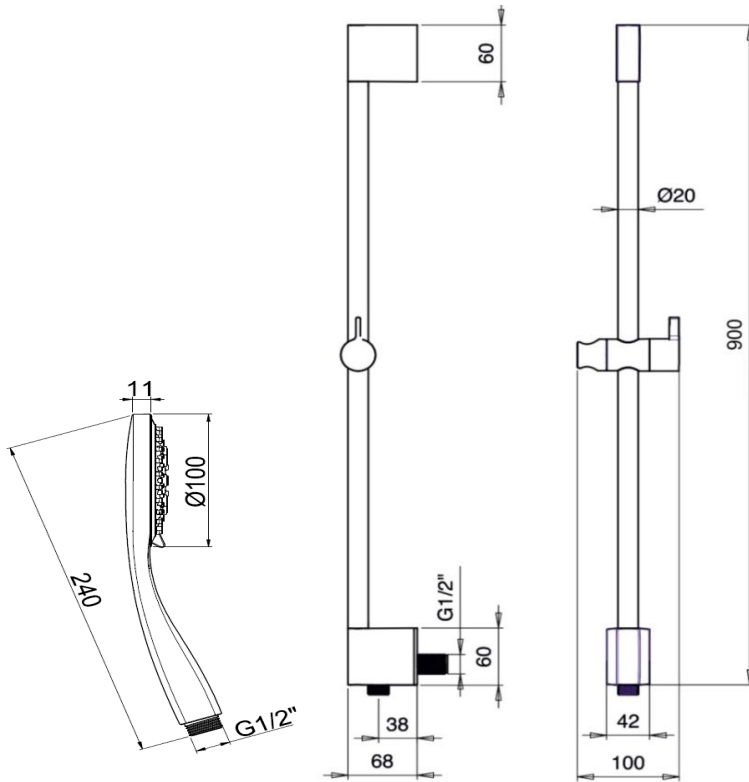

# Almar

Almar Emotion deep slide shower with integrated water outlet, 3 jets handshower

Finish: Brushed Nickel

**AL03BN3**

**Made in Italy**

Please note water inlet position in lower bracket

5 Year Warranty (1 year for working parts and fittings)

WELS Rating: 3 Star - 9 Litres/Min

**For Equal Pressure only**

Max. Operating Pressure: 500Kpa.

Min. Operating Pressure: 100Kpa

*Pipework must be flushed before installation*

*Please install as per manufacturers instructions in the box*