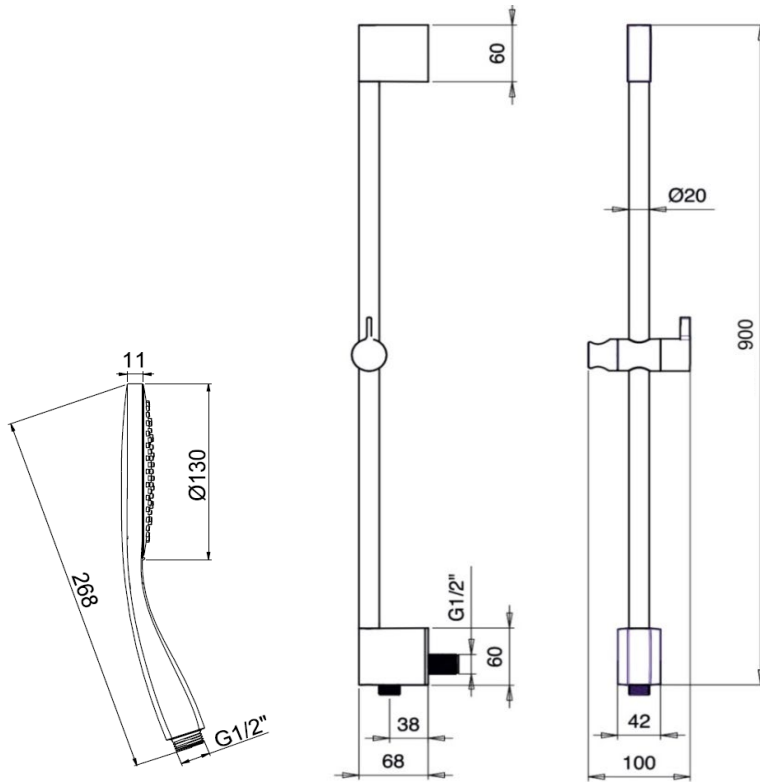

Almar

Almar Emotion deep slide shower with integrated water outlet

Finish: Chrome

AL03

Made in Italy

Please note water inlet position in lower bracket

5 Year Warranty (1 year for working parts and fittings)

WELS Rating: 3 Star - 9 Litres/Min

For Equal Pressure only

Max. Operating Pressure: 500Kpa.

Min. Operating Pressure: 100Kpa

Pipework must be flushed before installation

Please install as per manufacturers instructions in the box