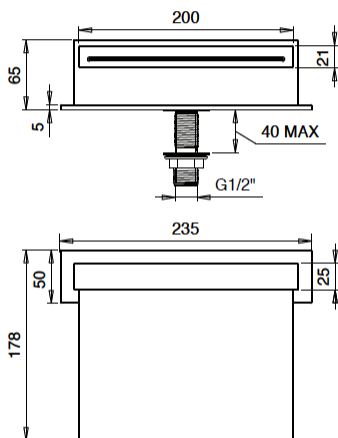

Almar Emotion Waterfall spout

Code: AL08

*Inspirational + European + Bathroomware*