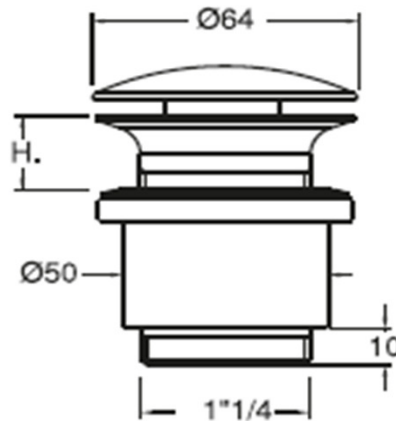

SILFRA

Silfra 32mm Click Clack waste, no overflow

Finish: Chrome & Brushed Nickel

UD45951 (Chrome)

UD45989 (Brushed Nickel)

H = 100mm

Made in Italy

5 Year Warranty

For Equal Pressure only

Max. Operating Pressure: 500Kpa.

Min. Operating Pressure: 50Kpa.

Pipework must be flushed before installation

Please install as per manufacturers instructions in the box

Available finishes: