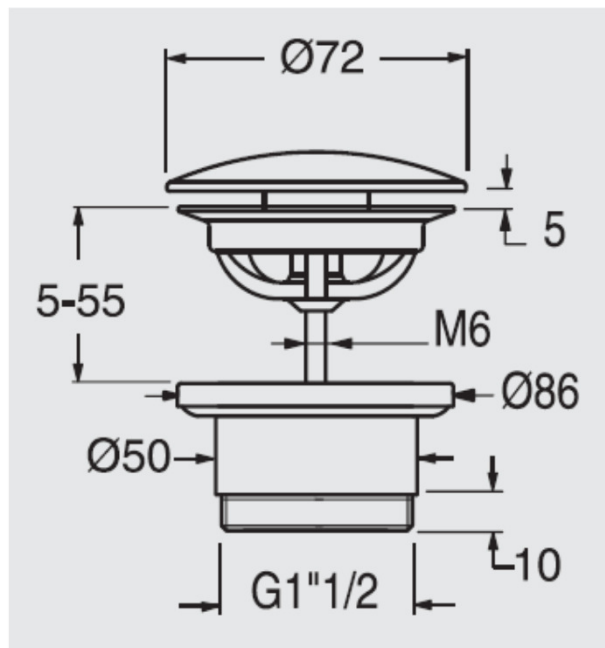

# SILFRA

Silfra 40mm Click Clack basin/bath waste for overflow & no overflow

Finish: Chrome & Brushed Nickel

**UD42651 (Chrome)**

**UD42689 (Brushed Nickel)**

**Made in Italy**

5 Year Warranty

**For Equal Pressure only**