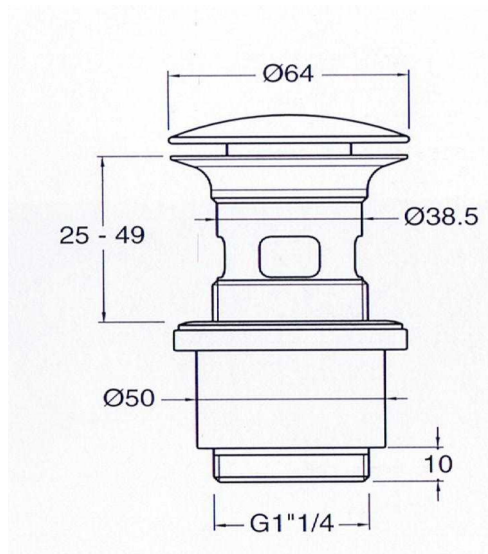

SILFRA

Silfra 32mm Click Clack waste with overflow

Finish: Chrome & Brushed Nickel

UD38951 (Chrome)

UD38989 (Brushed Nickel)

Made in Italy

5 Year Warranty

For Equal Pressure only

Max. Operating Pressure: 500Kpa.

Min. Operating Pressure: 50Kpa.

Pipework must be flushed before installation

Please install as per manufacturers instructions in the box

Available finishes:

Brushed Nickel

Due to our policy of continuous product development, the design and specification shown are subject to change without notice.