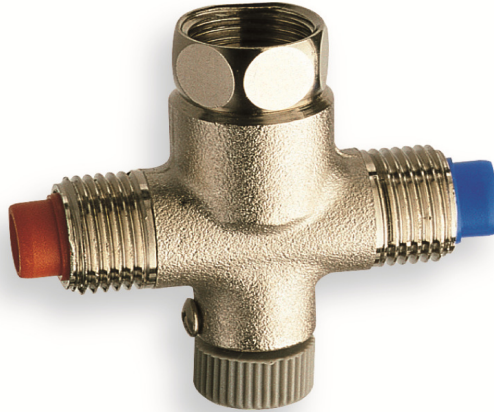

SILFRA

Silfra adjustable water temperature regulator for timer tap

Finish: Chrome

AC950

Made in Italy

5 Year Warranty

For Equal Pressure only

Max. Operating Pressure: 500Kpa.