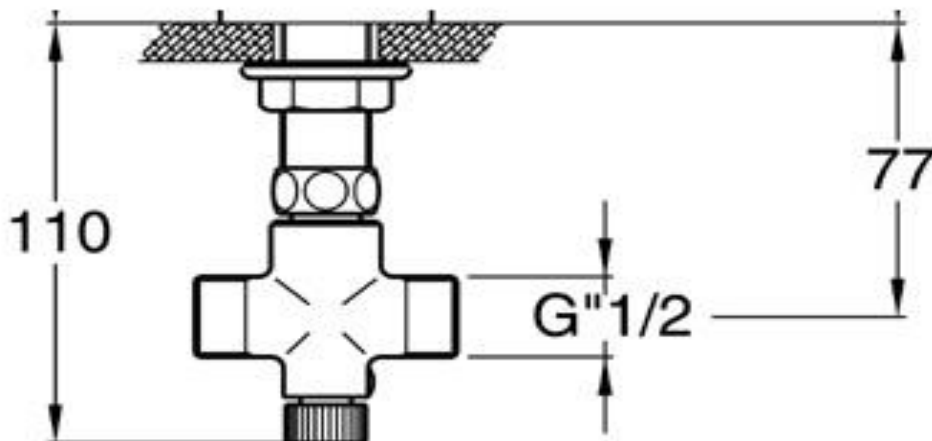

SILFRA

Silfra adjustable water temperature regulator for timer tap

Finish: Chrome

AC950

Made in Italy

5 Year Warranty

For Equal Pressure only

Max. Operating Pressure: 500Kpa.