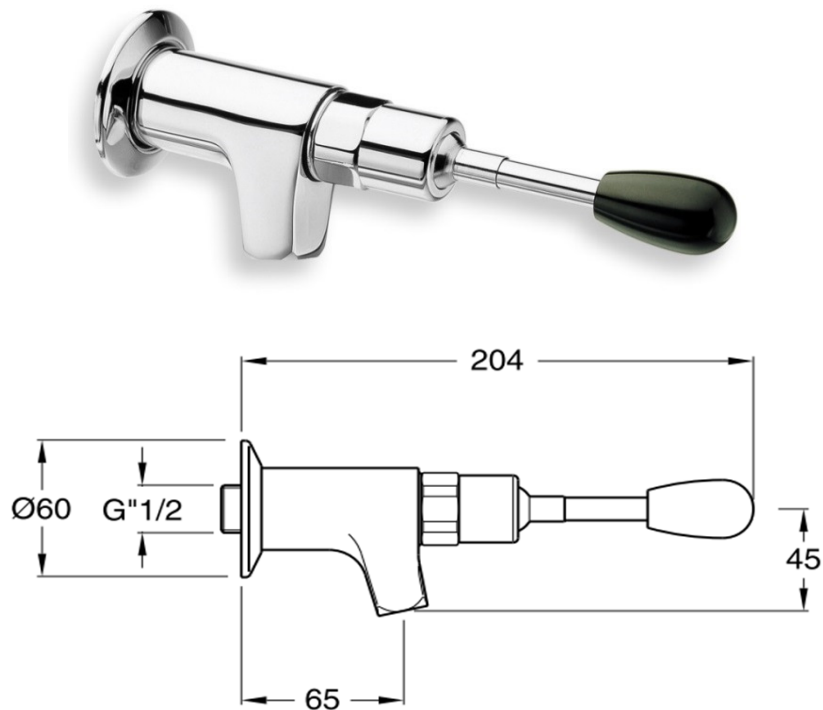

# SILFRA

Silfra wall-mounted automatic tap for washbasin with elbow joint lever, 15" ± 5", 6L/min

Finish: Chrome

QL235

**Made in Italy**

5 Year Warranty

**For Equal Pressure only**

Max. Operating Pressure: 500Kpa.