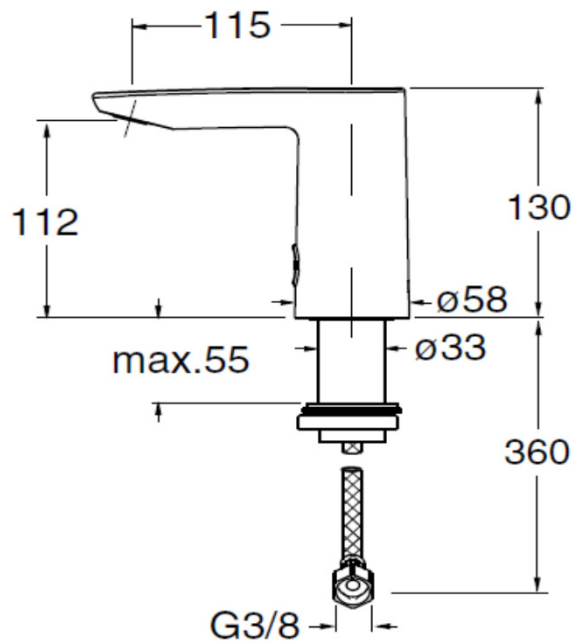

# SILFRA

Silfra QuikTronic infrared timer tap for basin

Finish: Chrome

**QT330 (Battery)**

**QT338 (Electric)**

**Made in Italy**

5 Year Warranty

**For Equal Pressure only**

Max. Operating Pressure: 500Kpa.

Min. Operating Pressure: 100Kpa.

*Pipework must be flushed before installation*

*Please install as per manufacturers instructions in the box*

Due to our policy of continuous product development, the design and specification shown are subject to change without notice.