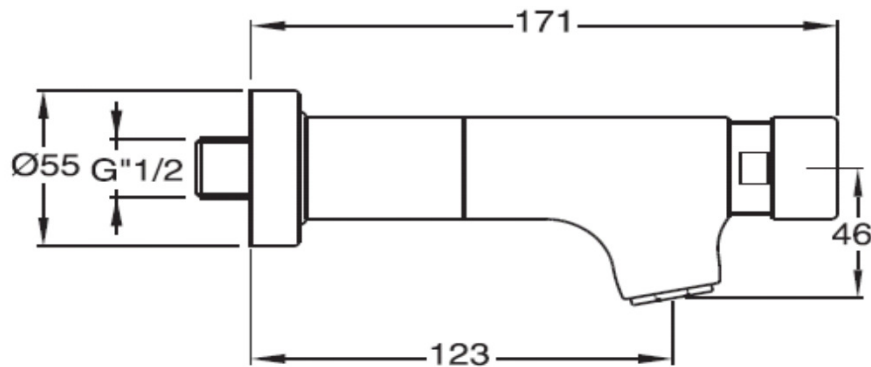

# SILFRA

Silfra wall mounted timer tap. 15" ± 5", 6L/min

Finish: Chrome

**Q5240**

**Made in Italy**

5 Year Warranty

**For Equal Pressure only**

Max. Operating Pressure: 500Kpa.