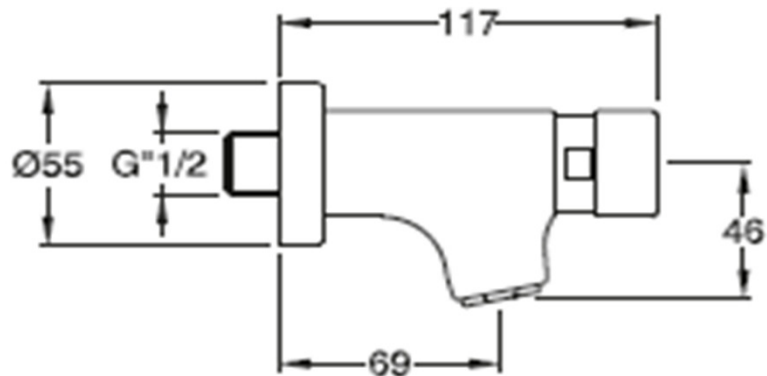

SILFRA

Silfra wall mounted timer tap, 15" ± 5", 6L/min

Finish: Chrome

Q5235

Made in Italy

5 Year Warranty

For Equal Pressure only

Max. Operating Pressure: 500Kpa.