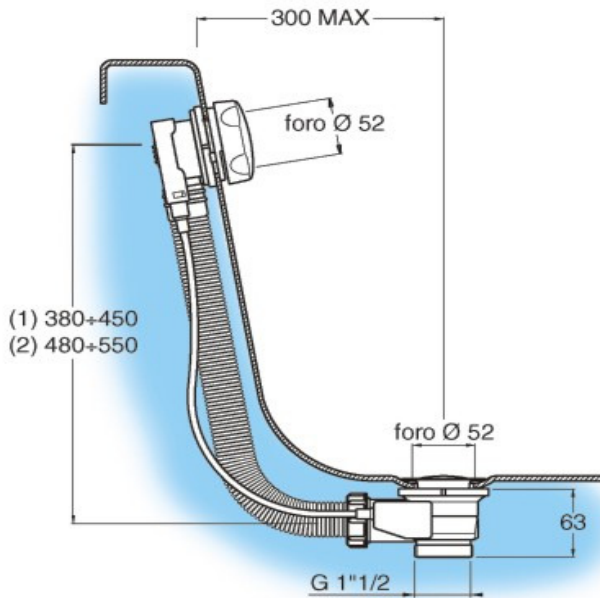

SILFRA

Silfra pop-up bath waste and overflow, 575mm long pipe

Finish: Chrome, Black & Brushed Nickel

06 (Chrome)

06BK (Black)

06BN (Brushed Nickel)

Made in Italy

5 Year Warranty

Please install as per manufacturers instructions in the box

Available finishes:

Black

Brushed Nickel

Due to our policy of continuous product development, the design and specification shown are subject to change without notice.