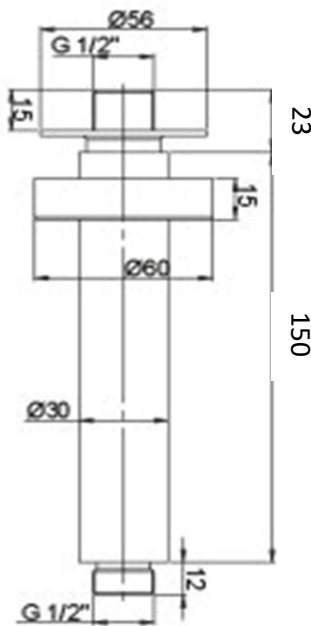

Paini ceiling mounted arm 150mm

Finish: Chrome

50CR744/150

Made in Italy

10 Year Warranty (2 Year for Black)

For Equal Pressure only

Max. Operating Pressure: 500Kpa.

Min. Operating Pressure: 50Kpa.