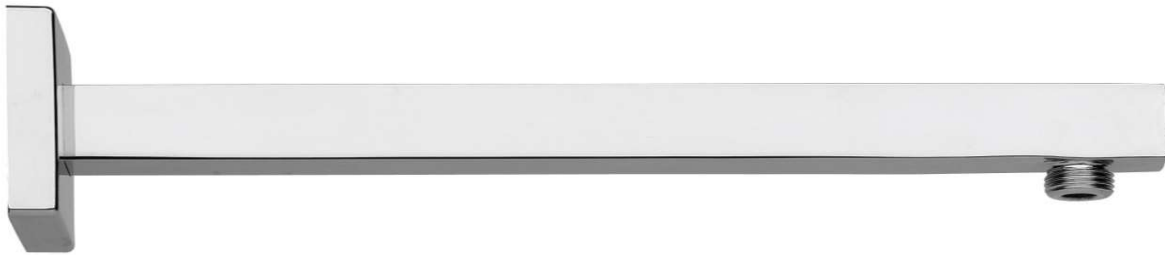

Paini wall mounted square arm 400mm

Finish: Chrome

50CR745SQ

Made in Italy

10 Year Warranty

For Equal Pressure only

Max. Operating Pressure: 500Kpa.

Min. Operating Pressure: 50Kpa.