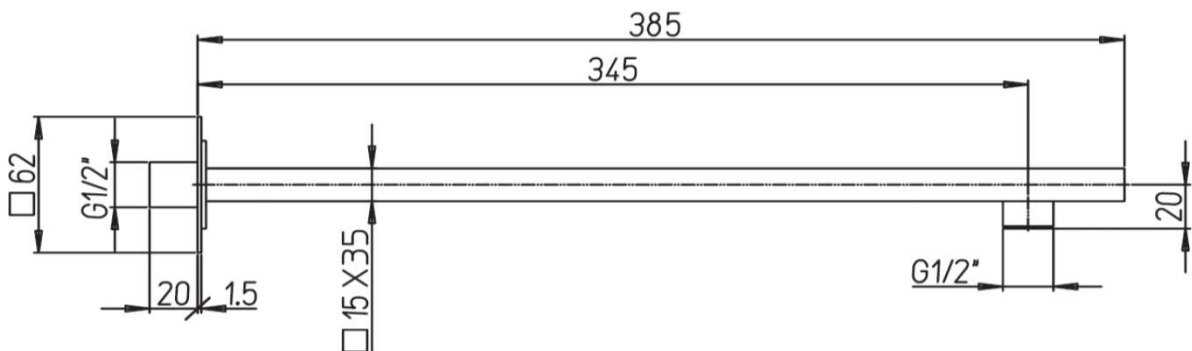

Paini wall mounted square arm 400mm

Finish: Chrome

50CR745SQ

Made in Italy

10 Year Warranty

For Equal Pressure only

Max. Operating Pressure: 500Kpa.

Min. Operating Pressure: 50Kpa.