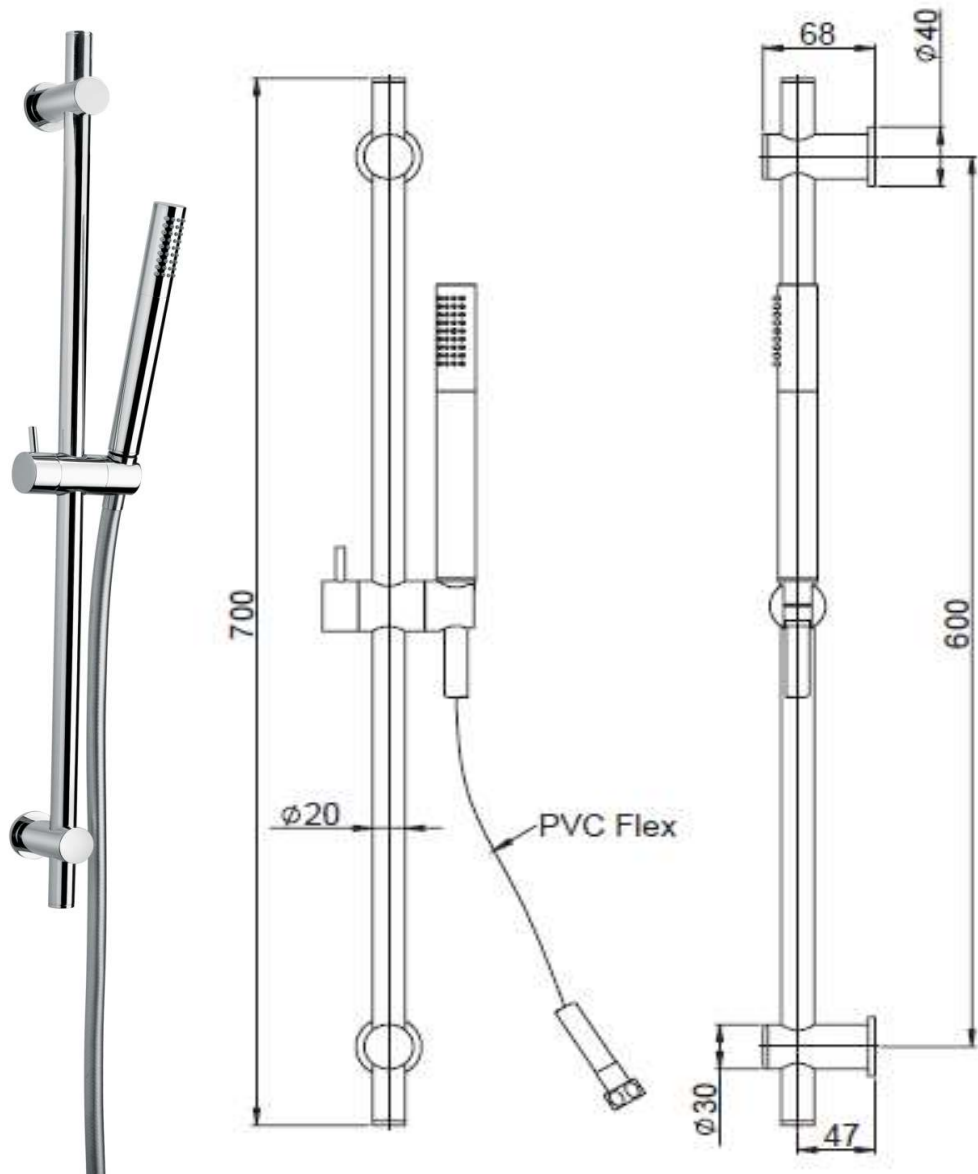

# Paini

Paini Slide Shower with single jet stilo handpiece, hose and wall elbow

Finish: Chrome

P4

10 Year Warranty for slide shower

2 Year Warranty for hoses, slider & hand pieces

WELS Rating: 3 Star - 9 L/min

**For Equal Pressure only**

Max. Operating Pressure: 500Kpa.

Min. Operating Pressure: 100Kpa.

*Pipework must be flushed before installation*

*Please install as per manufacturers instructions in the box*

Due to our policy of continuous product development, the design and specification shown are subject to change without notice.