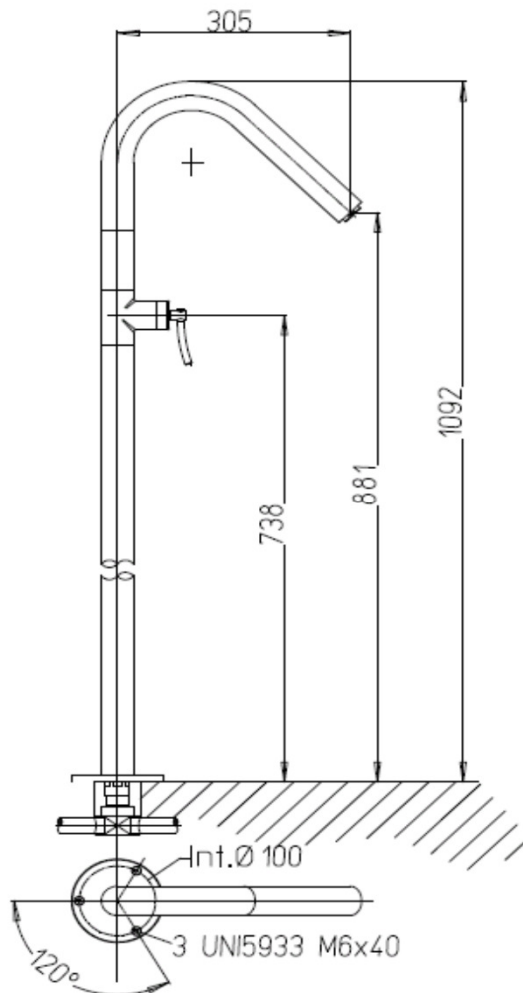

Paini COX

Paini Cox floor mounted spout & mixer

Finish: Chrome

78CR136S

Made in Italy

5 Year Warranty

For Equal Pressure only

Max. Operating Pressure: 500Kpa.

Min. Operating Pressure: 50Kpa.

Pipework must be flushed before installation

Please install as per manufacturers instructions in the box

Due to our policy of continuous product development, the design and specification shown are subject to change without notice.