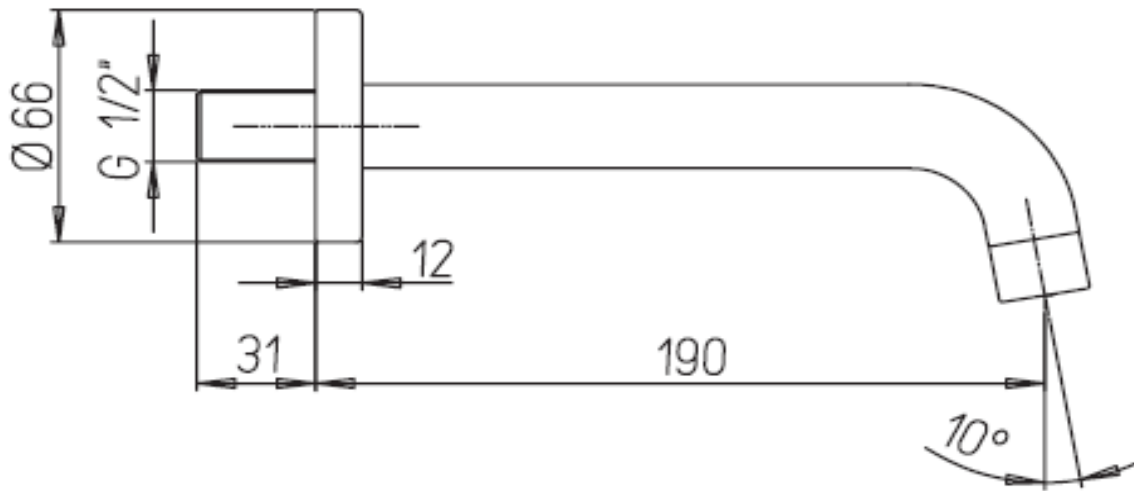

Paini COX

Paini Cox 190mm spout

Finish: Chrome

78CR430L

Made in Italy

5 Year Warranty (2 Year for Black)

For Equal Pressure only

Max. Operating Pressure: 500Kpa.