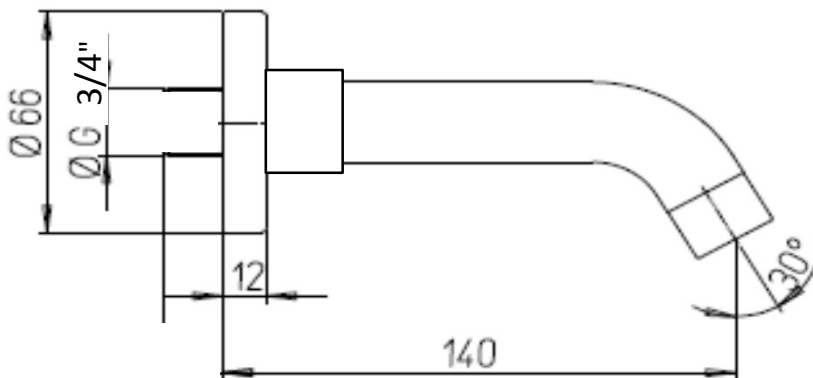

# Paini COX

Paini Cox wall mounted 140mm spout, 3/4" F

Finish: Chrome

78CR43014

**Made in Italy**

5 Year Warranty (2 Year for Black)

**For Equal Pressure only**

Max. Operating Pressure: 500Kpa.