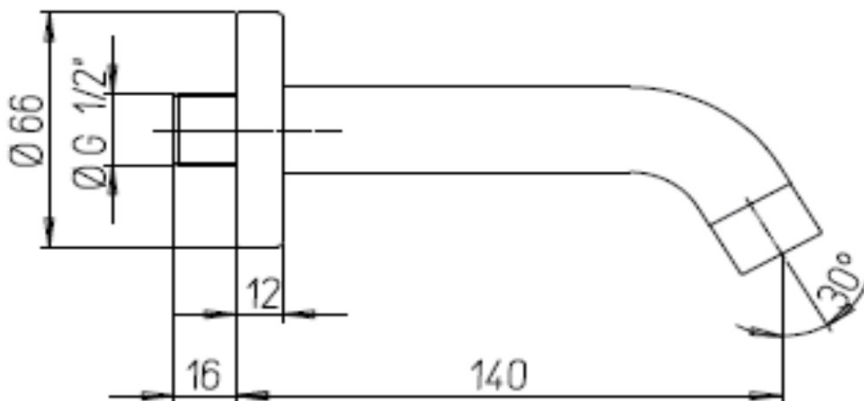

Paini COX

Paini Cox 140mm spout

Finish: Chrome

78CR430

Made in Italy

5 Year Warranty (2 Year for Black)

For Equal Pressure only

Max. Operating Pressure: 500Kpa.