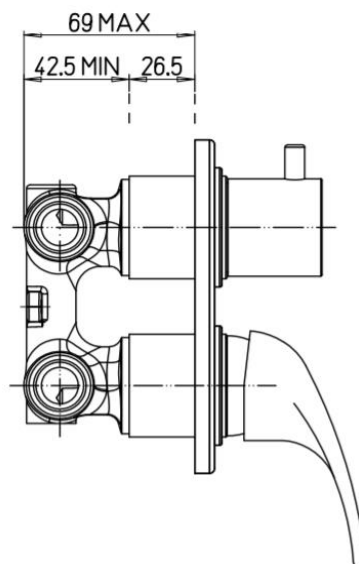

# Paini Aquasanit

Paini Aquasanit shower / bath diverter

Finish: Chrome

69CR6911

**Made in Italy**

5 Year Warranty

**For Equal Pressure only**

Max. Operating Pressure: 500Kpa.

Min. Operating Pressure: 50Kpa.

*Pipework must be flushed before installation*

*Please install as per manufacturers instructions in the box*

Due to our policy of continuous product development, the design and specification shown are subject to change without notice.