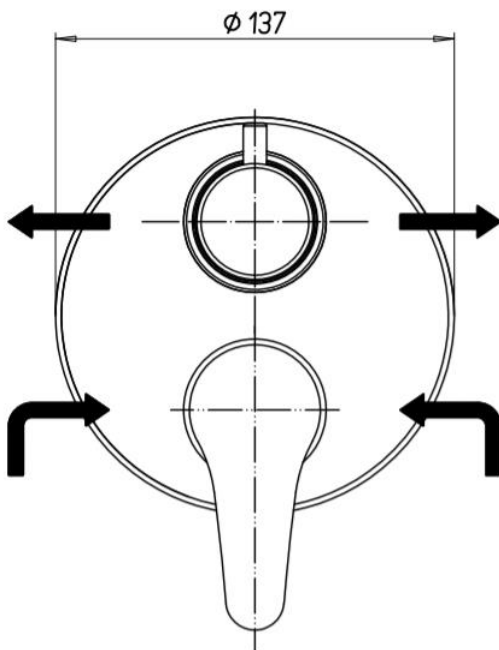

# Paini Aquasanit

Paini Aquasanit shower / bath diverter

Finish: Chrome

69CR6911

**Made in Italy**

5 Year Warranty

**For Equal Pressure only**

Max. Operating Pressure: 500Kpa.