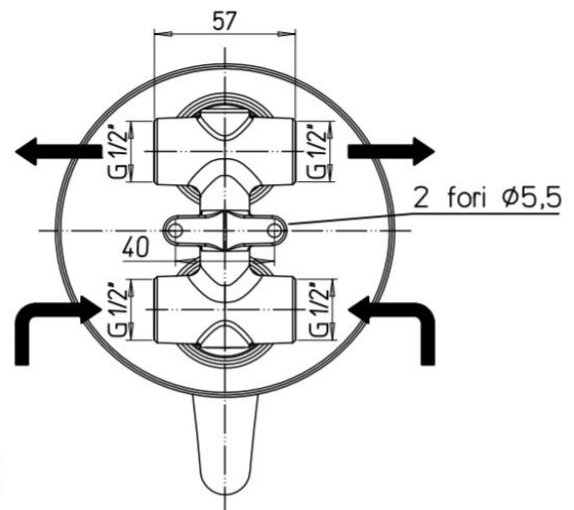

# Paini Aquasanit

Paini Aquasanit shower / bath diverter

Finish: Chrome

69CR6911

**Made in Italy**

5 Year Warranty

**For Equal Pressure only**

Max. Operating Pressure: 500Kpa.