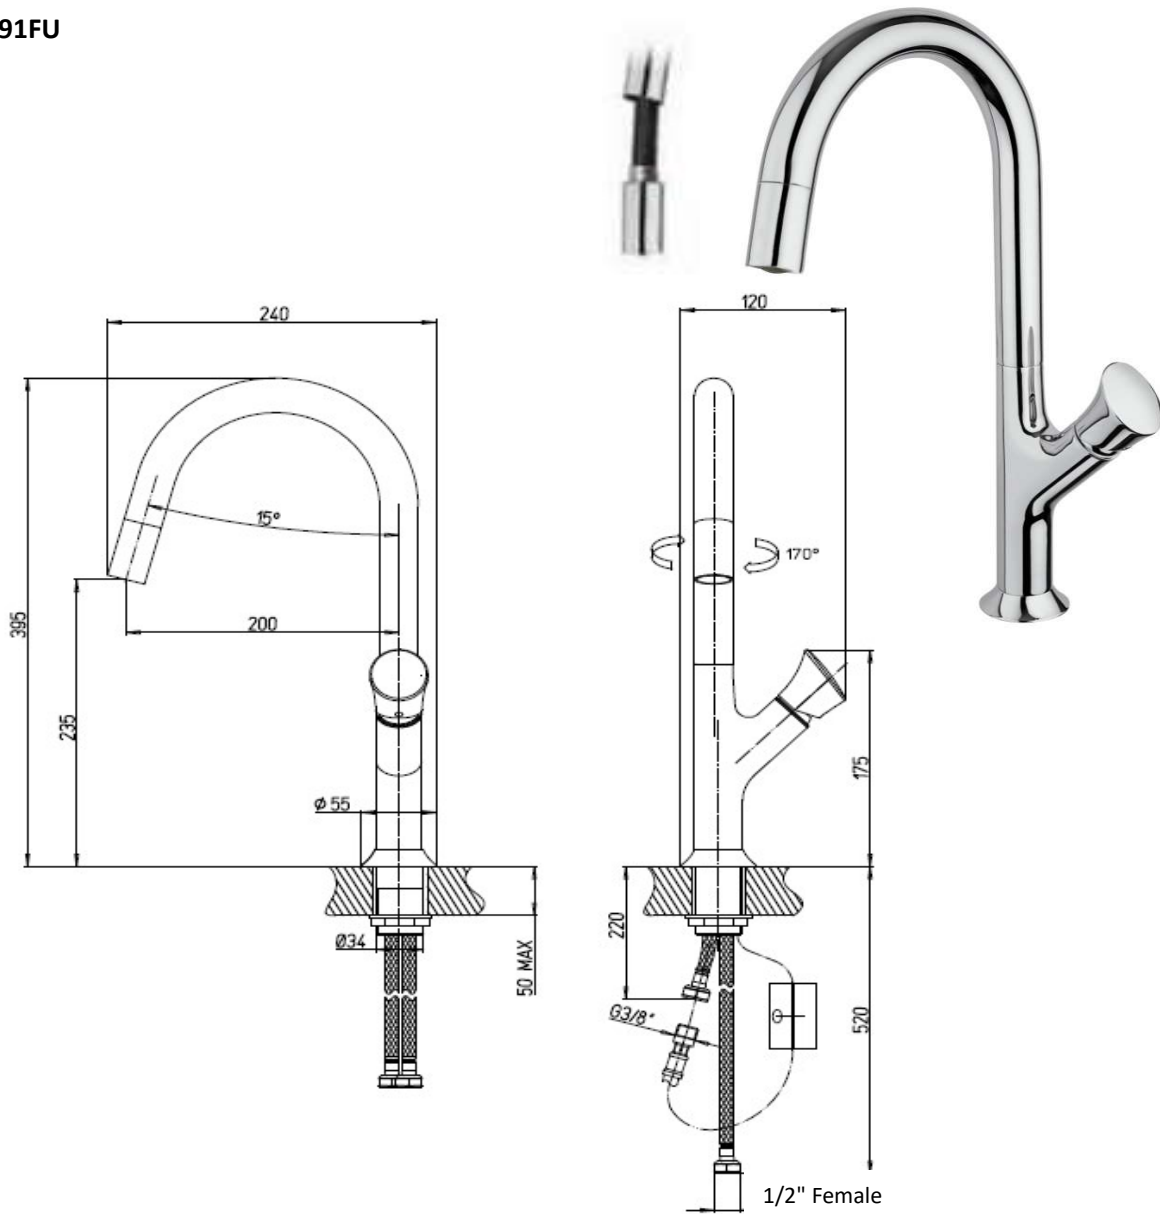

OPaini Cucina

Cucina kitchen mixer with pull down nozzle

Finish: Chrome

64CR591FU

Made in Italy

10 Year Warranty (2 Year for Black)

WELS Rating: 4 Star - 7.5 Litres/Min

For Equal Pressure only

Max. Operating Pressure: 500Kpa.

Min. Operating Pressure: 50Kpa.

Pipework must be flushed before installation

Please install as per manufacturers instructions in the box

Available finishes:

BK - Black

GM - Gun Metal

CQ - Brushed Nickel

Due to our policy of continuous product development, the design and specification shown are subject to change without notice.

Please confirm all particulars with your sales consultant prior to purchase.