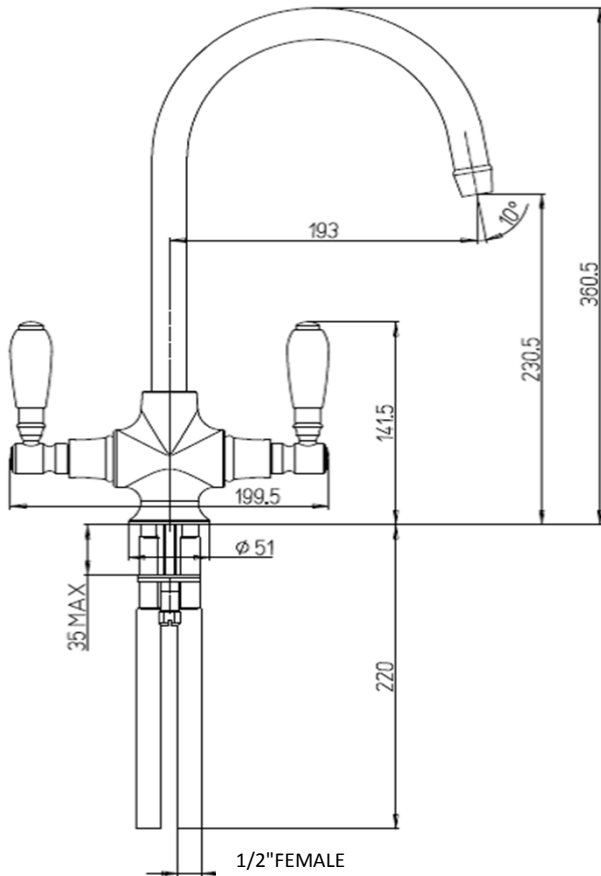

Paini Cucina

Paini Cucina kitchen mixer with white handle

Finish: Chrome

64CR544

Made in Italy

5 Year Warranty (2 Year for Black)

WELS Rating: 4 Star - 7.5 Litres/Min

For Equal Pressure only

Max. Operating Pressure: 500Kpa.

Min. Operating Pressure: 50Kpa.

Pipework must be flushed before installation

Please install as per manufacturers instructions in the box

Due to our policy of continuous product development, the design and specification shown are subject to change without notice.