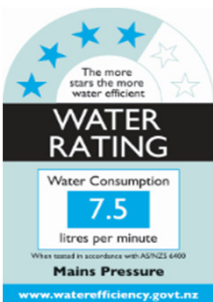

Paini Cucina

Paini Cucina kitchen mixer with white handle

Finish: Chrome

64CR544

Made in Italy

5 Year Warranty (2 Year for Black)

WELS Rating: 4 Star - 7.5 Litres/Min

For Equal Pressure only