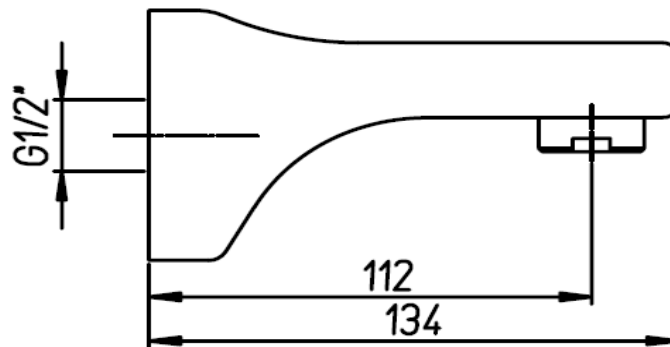

# *Paini* Ovo

Paini Ovo bath spout

Finish: Chrome

86CR430

**Made in Italy**

5 Year Warranty

**For Equal Pressure only**

Max. Operating Pressure: 500Kpa.