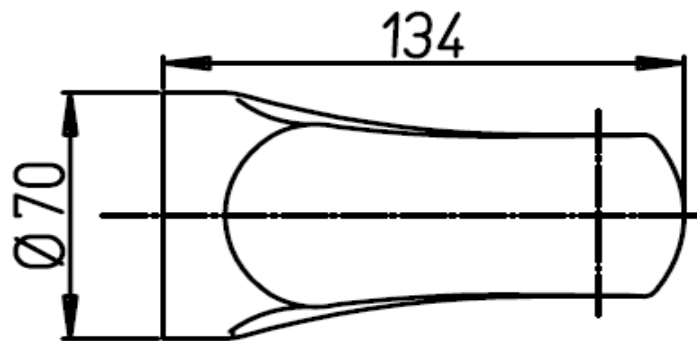

# *Paini* Ovo

Paini Ovo bath spout

Finish: Chrome

86CR430

**Made in Italy**

5 Year Warranty

**For Equal Pressure only**

Max. Operating Pressure: 500Kpa.