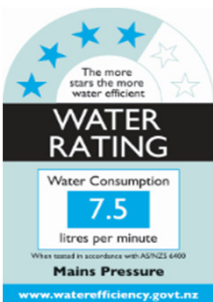

Paini Parallel

Paini Parallel kitchen mixer with square spout

Finish: Chrome

47CR572SQ

Made in Italy

5 Year Warranty

WELS Rating: 4 Star - 7.5 Litres/Min

For Equal Pressure only