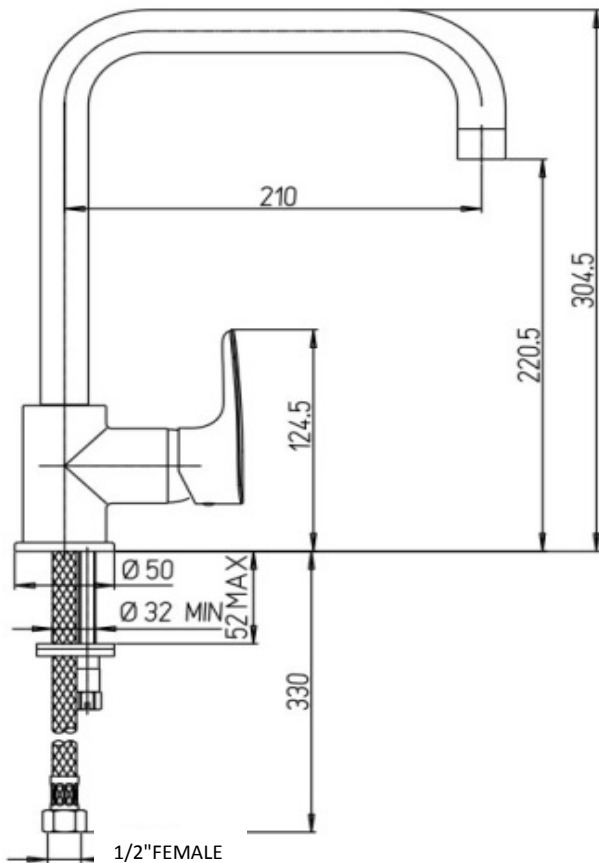

Paini Parallel

Paini Parallel kitchen mixer with square spout

Finish: Chrome

47CR572SQ

Made in Italy

5 Year Warranty

WELS Rating: 4 Star - 7.5 Litres/Min

For Equal Pressure only

Max. Operating Pressure: 500Kpa.

Min. Operating Pressure: 50Kpa.

Pipework must be flushed before installation

Please install as per manufacturers instructions in the box

Due to our policy of continuous product development, the design and specification shown are subject to change without notice.