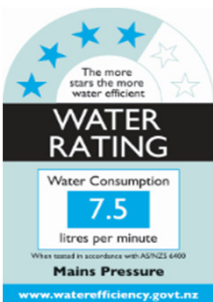

Paini Parallel

Paini Parallel kitchen mixer with round spout

Finish: Chrome

47CR572

Made in Italy

5 Year Warranty

WELS Rating: 4 Star - 7.5 Litres/Min

For Equal Pressure only