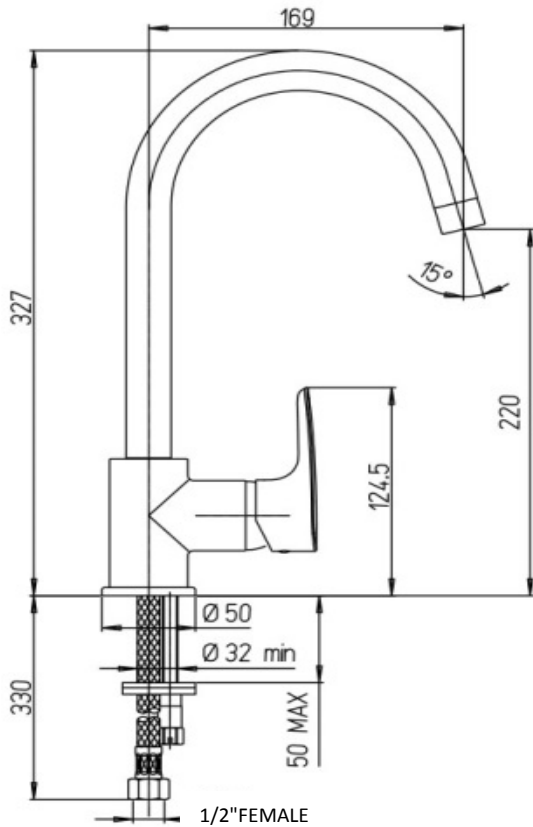

Paini Parallel

Paini Parallel kitchen mixer with round spout

Finish: Chrome

47CR572

Made in Italy

5 Year Warranty

WELS Rating: 4 Star - 7.5 Litres/Min

For Equal Pressure only

Max. Operating Pressure: 500Kpa.

Min. Operating Pressure: 50Kpa.

Pipework must be flushed before installation

Please install as per manufacturers instructions in the box

Due to our policy of continuous product development, the design and specification shown are subject to change without notice.