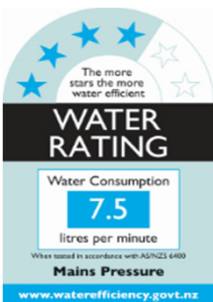

# Paini Parallel

Paini Parallel kitchen mixer with pull out spray

Finish: Chrome

47CR568

**Made in Italy**

5 Year Warranty

WELS Rating: 4 Star - 7.5 Litres/Min

**For Equal Pressure only**