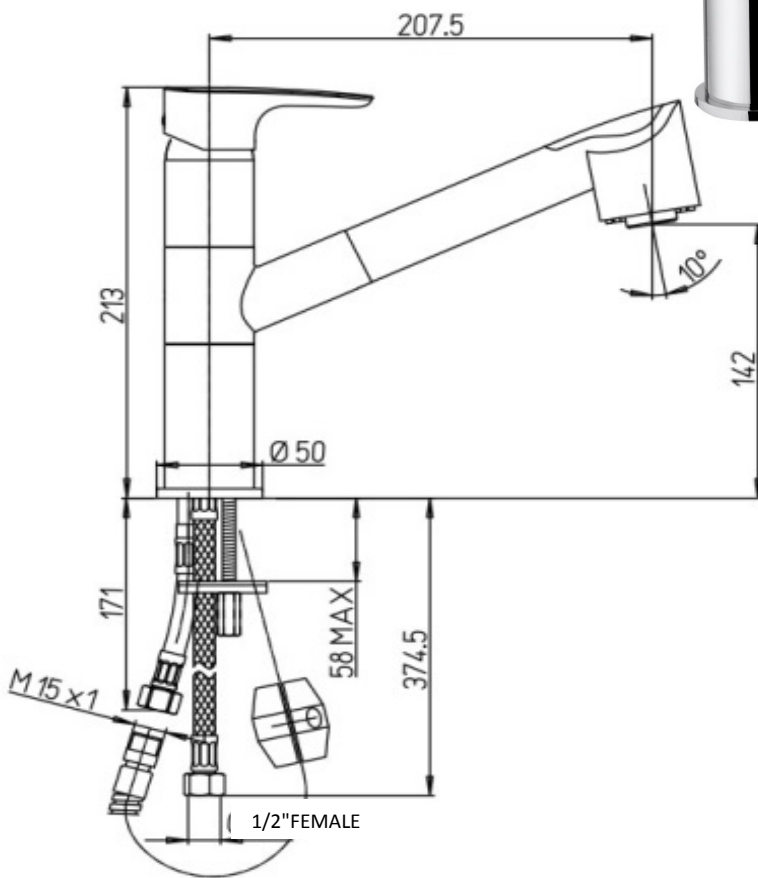

# Paini Parallel

Paini Parallel kitchen mixer with pull out spray

Finish: Chrome

47CR568

**Made in Italy**

5 Year Warranty

WELS Rating: 4 Star - 7.5 Litres/Min

**For Equal Pressure only**

Max. Operating Pressure: 500Kpa.

Min. Operating Pressure: 50Kpa.

*Pipework must be flushed before installation*

*Please install as per manufacturers instructions in the box*

Due to our policy of continuous product development, the design and specification shown are subject to change without notice.