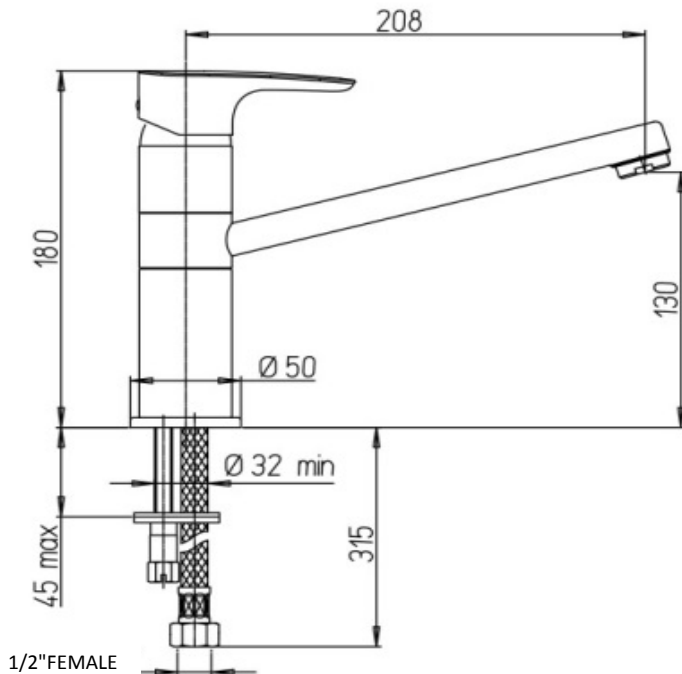

# Paini Parallel

Paini Parallel kitchen mixer

Finish: Chrome

47CR573

**Made in Italy**

5 Year Warranty

WELS Rating: 4 Star - 7.5 Litres/Min

**For Equal Pressure only**

Max. Operating Pressure: 500Kpa.

Min. Operating Pressure: 50Kpa.

*Pipework must be flushed before installation*

*Please install as per manufacturers instructions in the box*

Due to our policy of continuous product development, the design and specification shown are subject to change without notice.