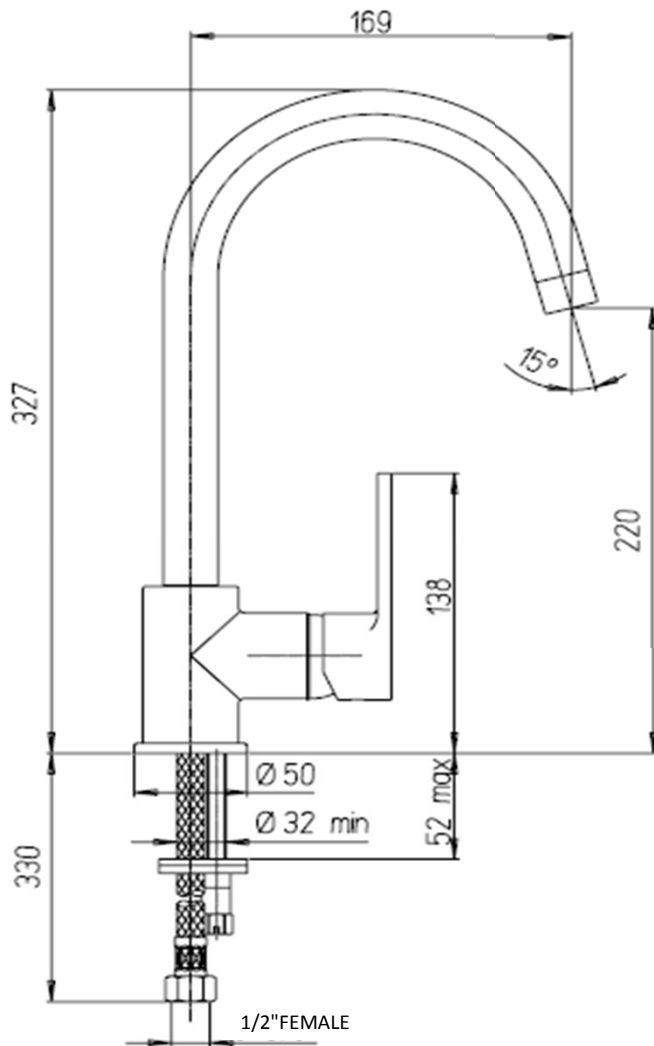

Paini Le Mans

Paini Le Mans kitchen mixer

Finish: Chrome

90CR572

Made in Italy

5 Year Warranty

WELS Rating: 4 Star - 7.5 Litres/Min

For Equal Pressure only

Max. Operating Pressure: 500Kpa.

Min. Operating Pressure: 50Kpa.

Pipework must be flushed before installation

Please install as per manufacturers instructions in the box

Due to our policy of continuous product development, the design and specification shown are subject to change without notice.