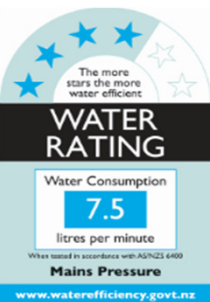

Paini Le Mans

Paini Le Mans kitchen mixer

Finish: Chrome

90CR572

Made in Italy

5 Year Warranty

WELS Rating: 4 Star - 7.5 Litres/Min

For Equal Pressure only