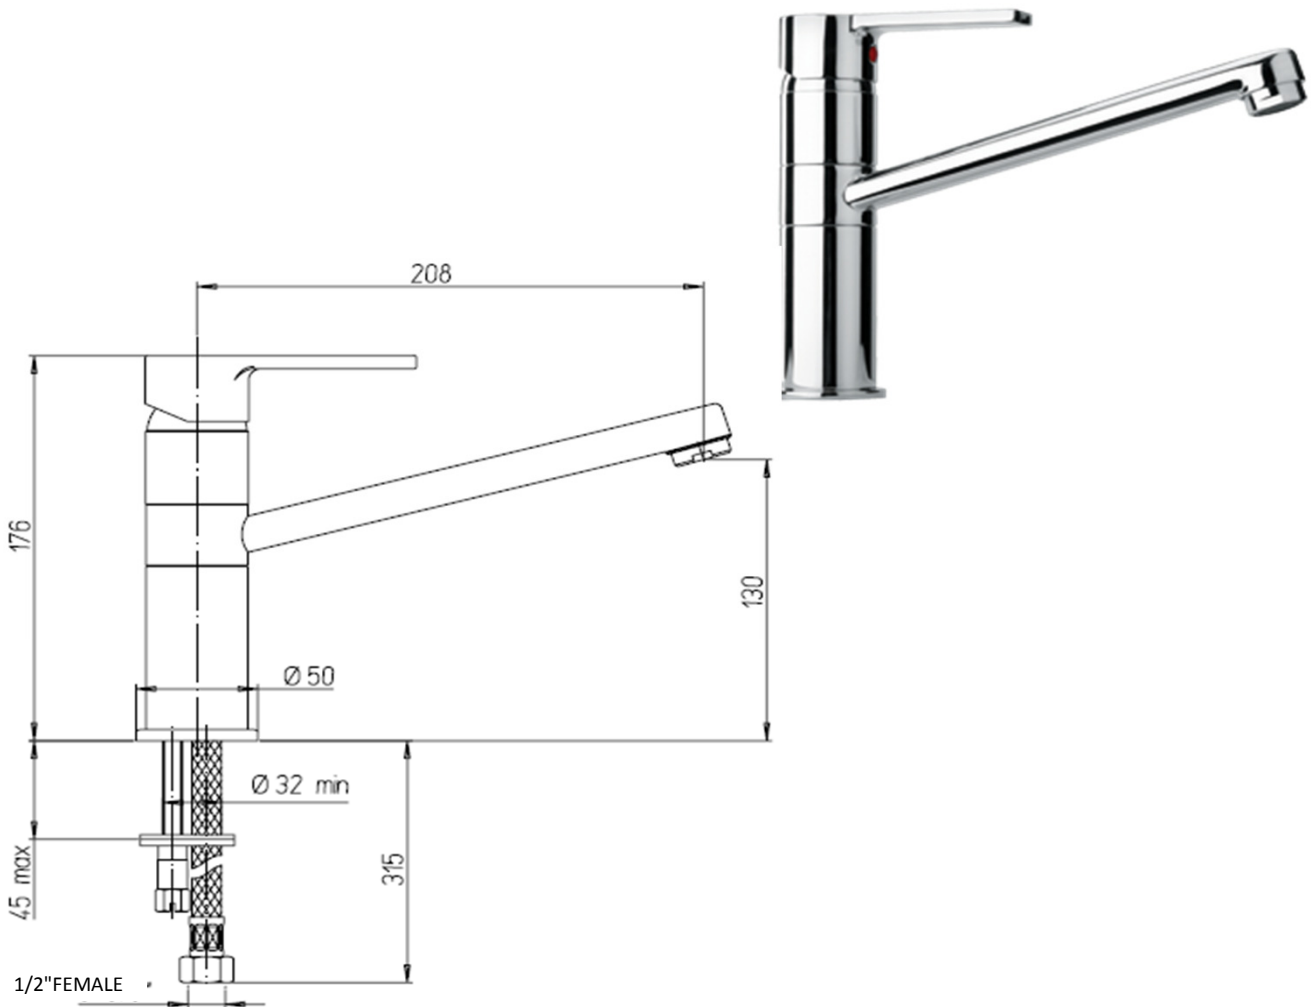

Paini Le Mans

Paini Le Mans kitchen mixer

Finish: Chrome

90CR573

Made in Italy

5 Year Warranty

WELS Rating: 4 Star - 7.5 Litres/Min

For Equal Pressure only

Max. Operating Pressure: 500Kpa.

Min. Operating Pressure: 50Kpa.

Pipework must be flushed before installation

Please install as per manufacturers instructions in the box

Due to our policy of continuous product development, the design and specification shown are subject to change without notice.