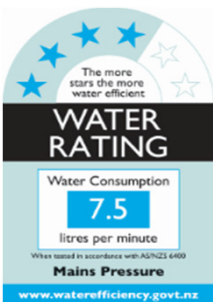

Paini Le Mans

Paini Le Mans kitchen mixer

Finish: Chrome

90CR573

Made in Italy

5 Year Warranty

WELS Rating: 4 Star - 7.5 Litres/Min

For Equal Pressure only