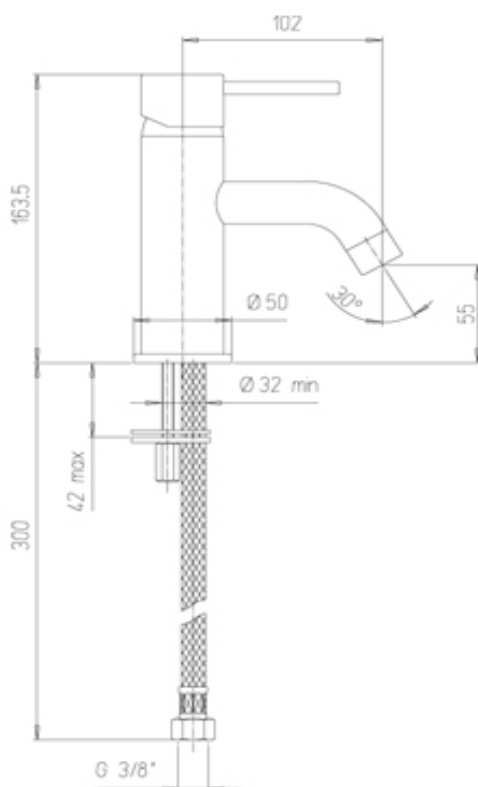

Paini Cox basin mixer with medical lever

Code: 78CR205 & 78CR910L

*Inspirational + European + Bathroomware*