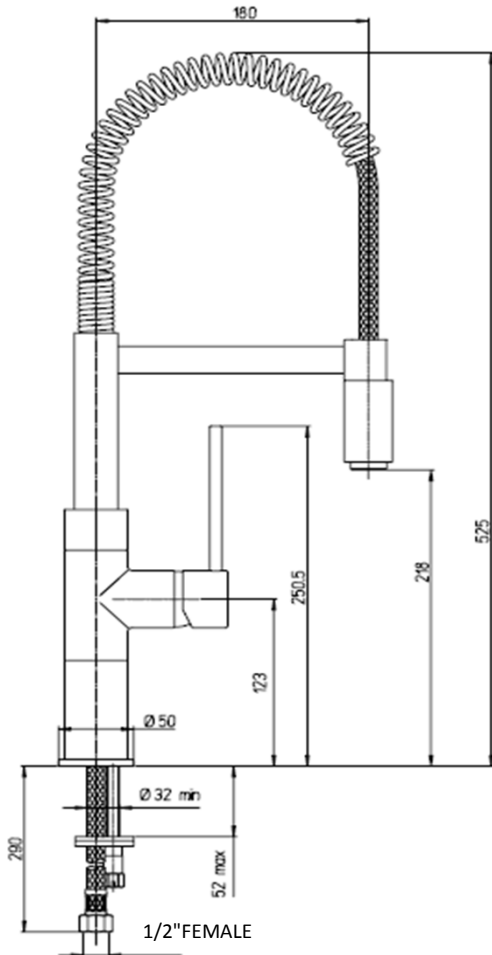

Paini COX

Paini Cox kitchen mixer with pull out dual spray handpiece

Finish: Chrome

78CR556-2

Made in Italy

5 Year Warranty

WELS Rating: 4 Star - 7.5 L/min

For Equal Pressure only

Max. Operating Pressure: 500Kpa.

Min. Operating Pressure: 50Kpa.

Pipework must be flushed before installation

Please install as per manufacturers instructions in the box

Due to our policy of continuous product development, the design and specification shown are subject to change without notice.