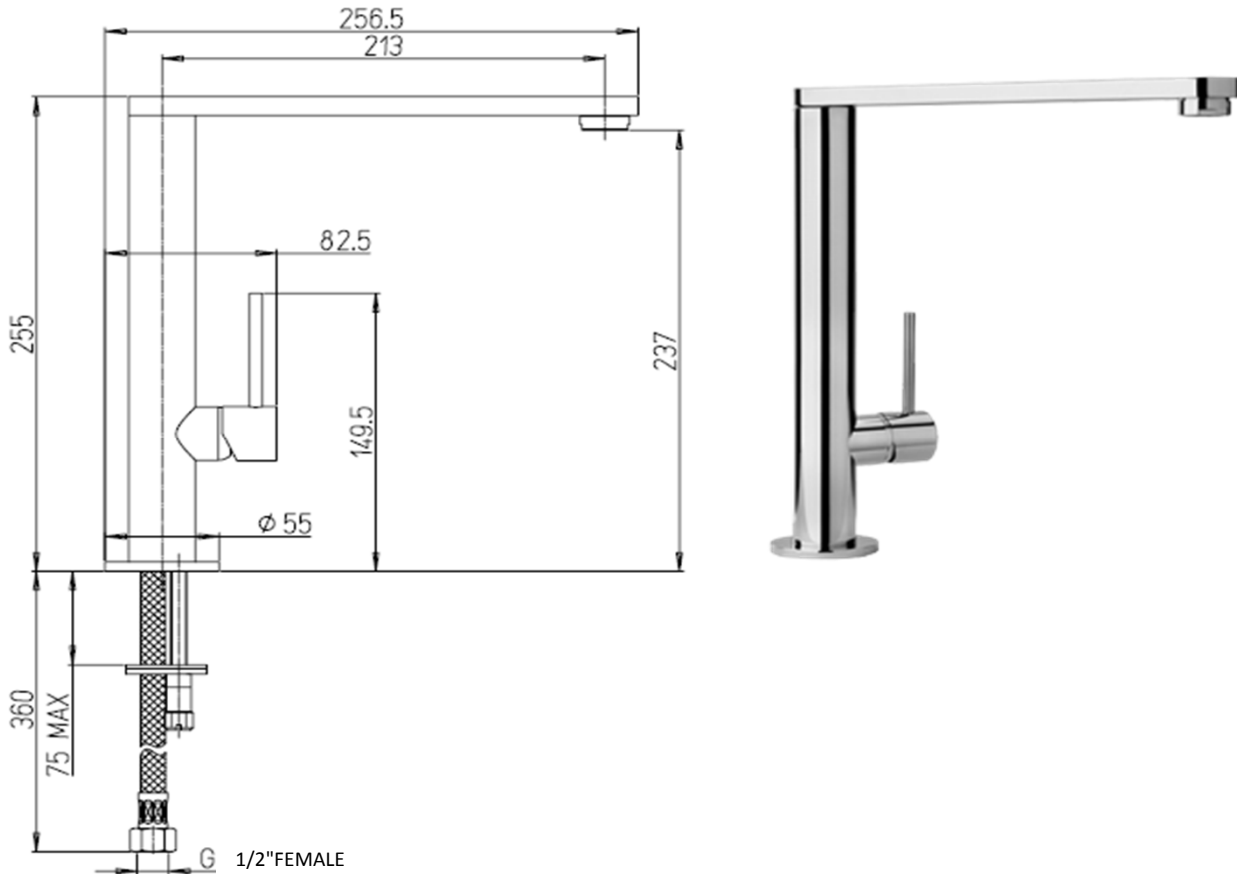

# Paini COX

Paini Cox kitchen mixer with flat spout

Finish: Chrome

78CR579T90

**Made in Italy**

5 Year Warranty

WELS Rating: 4 Star - 7.5 Litres/Min

**For Equal Pressure only**

Max. Operating Pressure: 500Kpa.

Min. Operating Pressure: 50Kpa.

*Pipework must be flushed before installation*

*Please install as per manufacturers instructions in the box*

Due to our policy of continuous product development, the design and specification shown are subject to change without notice.