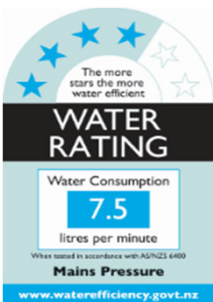

# Paini COX

Paini Cox kitchen mixer with flat spout

Finish: Chrome

78CR579T90

**Made in Italy**

5 Year Warranty

WELS Rating: 4 Star - 7.5 Litres/Min

**For Equal Pressure only**