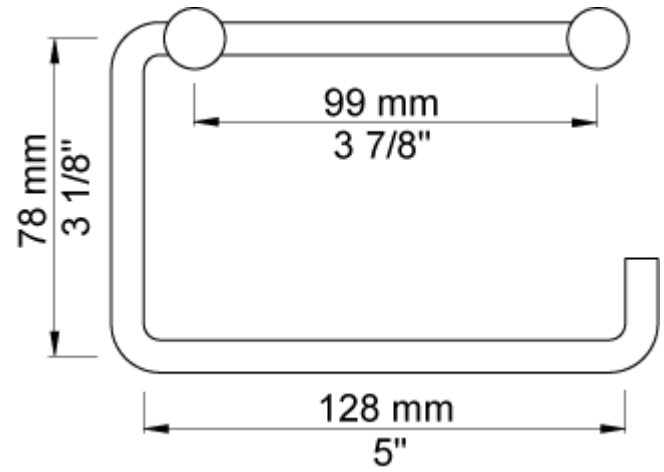

--

Date:

Client:

Project:

T12-BP

Toilet roll holder without back plate.

Available in colors

Color 02, Grey	Color 17, Gloss black
Color 04, Light blue	Color 18, White
Color 05, Orange	Color 19, Natural brass
Color 06, Light green	Color 20, Brushed chrome
Color 08, Yellow	Color 21, Carmine red
Color 09, Dark grey	Color 25, Pink
Color 12, Mocca	Color 27, Matt black
Color 14, Bright red	Color 28, Matt white
Color 15, Dark blue	Color 40, Brushed stainless steel
Color 16, Polished chrome	