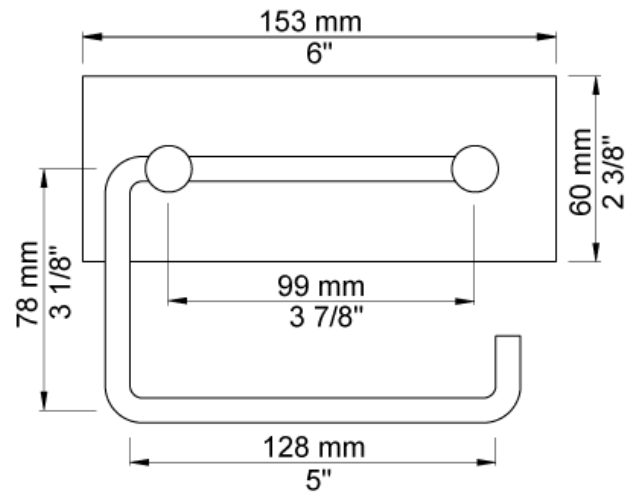

--

Date:	
-------	--

Client:	
---------	--

Project:	
----------	--

T12

Toilet roll holder.

**Available in colors**

Color 02, Grey	Color 17, Gloss black
Color 04, Light blue	Color 18, White
Color 05, Orange	Color 19, Natural brass
Color 06, Light green	Color 20, Brushed chrome
Color 08, Yellow	Color 21, Carmine red
Color 09, Dark grey	Color 25, Pink
Color 12, Mocca	Color 27, Matt black
Color 14, Bright red	Color 28, Matt white
Color 15, Dark blue	Color 40, Brushed stainless steel
Color 16, Polished chrome	