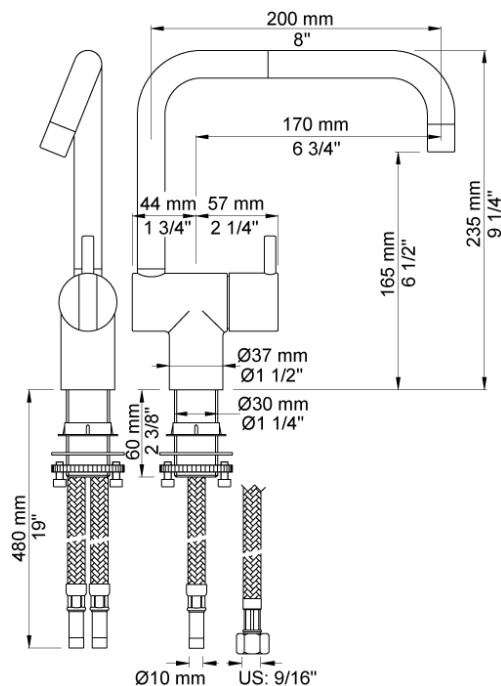

KV1

One-handle mixer with ceramic disc technology, double swivel spout and water saving aerator. Height 235 mm. Pipe size: 10 mm. Hole cut out size: 32 mm.

Flow

	Bar:	1.0	2.0	3.0	4.0	5.0
KV1	(l/min)	4.8	6.8	8.3	8.3	8.3
KV1 ¹⁾	(l/min)	2.6	3.7	4.5	4.5	4.5

¹⁾ USA standard

Available in colors

Color 02, Grey	Color 17, Gloss black
Color 04, Light blue	Color 18, White
Color 05, Orange	Color 19, Natural brass
Color 06, Light green	Color 20, Brushed chrome
Color 08, Yellow	Color 21, Carmine red
Color 09, Dark grey	Color 25, Pink
Color 12, Mocca	Color 27, Matt black
Color 14, Bright red	Color 28, Matt white
Color 15, Dark blue	Color 40, Brushed stainless steel
Color 16, Polished chrome