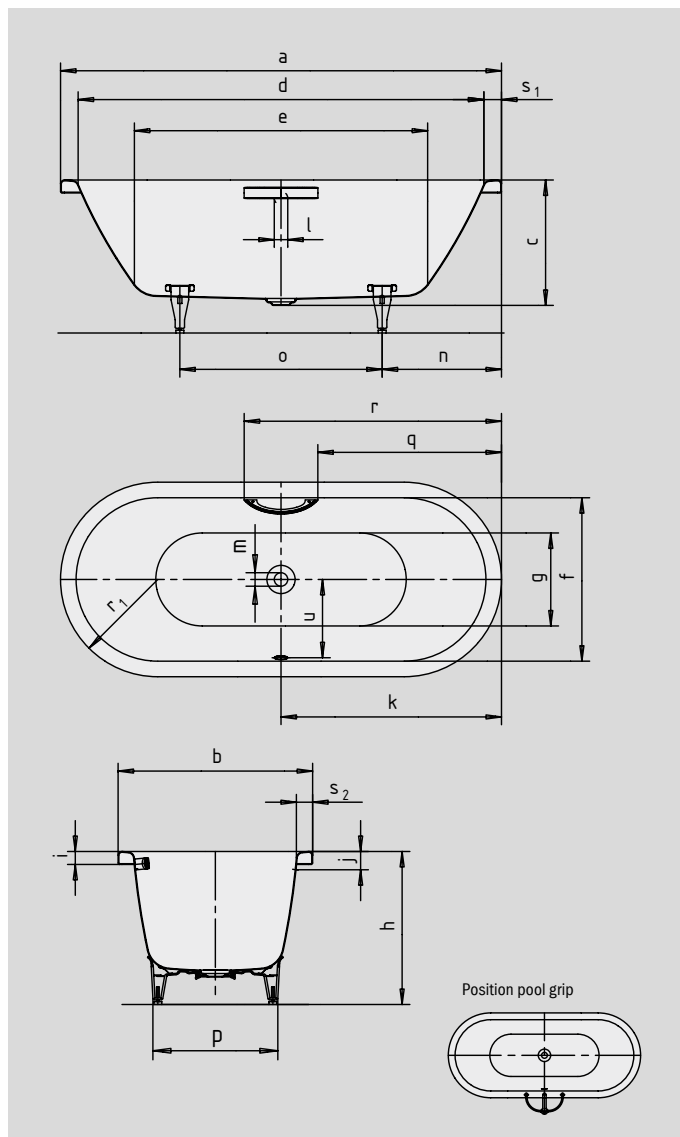

CENTRO DUO OVAL

- pure simplicity and unpretentious elegance are what distinguish these baths
- bathing with a friend: two identical back rests and centrally positioned waste
- made of KALDEWEI steel enamel
- enamelled waste cover and overflow knob integrated in the bath design

Similar illustration

To order the bath with pre-drilled grip holes on one side, please order model xxxx**1011**xxxx.

GRIP DISCREET OPULENCE

SKIN TOUCH

SOUND WAVE

COMFORT SELECT

Model No.		127	128
External length	a	1700	1800 mm
External width	b	750	800 mm
Depth	c	485	485 mm
Internal length (top)	d	1580	1680 mm
Internal length (bottom)	e	1130	1230 mm
Internal width (top)	f	630	680 mm
Internal width (bottom)	g	510	560 mm
Height with feet	h	605-640	595-630 mm
Height of rim	i	50	50 mm
Distance top edge to centre of overflow hole	j	70	70 mm
Distance bath edge to centre of drain hole	k	850	900 mm
Diameter of overflow hole	l	52	52 mm
Diameter of drain hole	m	52	52 mm
Distance foot end of bath edge to centre of foot	n	560	600 mm
Distance between the feet	o	580	600 mm
Max. width of feet	p	465	540 mm
Distance bath edge to where grip/handle starts	q	708	758 mm
Distance bath edge to where grip/handle ends	r	992	1042 mm
Radius	r ₁	375	400 mm
Width of rim (foot end; lengthwise)	s ₁ ; s ₂	60; 60	60; 60 mm
Distance between centre holes	u	307	332 mm
Water volume** in litres		156	195
Weight of the enamelled bath in kg		49	-
Anti-slip		∅ 435	∅ 435 mm
Full anti-slip		900 x 300	900 x 300 mm