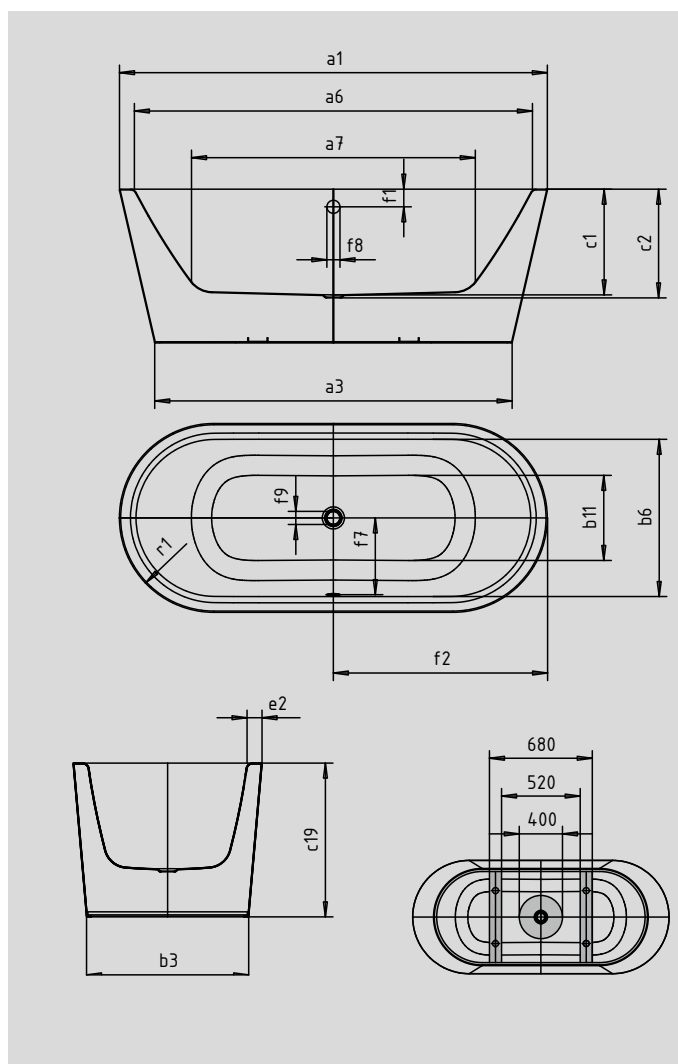

MEISTERSTÜCK CLASSIC DUO OVAL

- freestanding bathtub with seamless enamelled panelling blends into a monolithic symphony made of KALDEWEI steel enamel
- archetypal design with oval contours and a stunning conical exterior appeals anywhere in the room. The distinctly narrow edge lends the bath a uniquely harmonious aesthetic
- two gently sloping backrests and the central waste and overflow fitting ensure relaxed bathing with a partner
- the Meisterstück is available with optional extras such as easy-clean finish for unrivalled hygiene and the KALDEWEI COMFORT LEVEL waste and overflow fitting

Similar illustration

Model No.		1113	1111
External length	a ₁	1700	1800 mm
External length (bottom)	a ₃	1418	1518 mm
Internal length (top)	a ₆	1580	1680 mm
Internal length (bottom)	a ₇	1130	1230 mm
External width	b ₁	750	800 mm
External width (bottom)	b ₃	643	693 mm
Internal width (top)	b ₆	630	680 mm
Internal width (bottom)	b ₁₁	500	550 mm
Internal depth	c ₁	420	420 mm
Depth including waste outlet	c ₂	430	430 mm
Height of bath	c ₁₉	610	610 mm
Width of rim (foot end)	e ₁	60	60 mm
Width of rim (lengthwise)	e ₂	60	60 mm
Distance top edge to centre of overflow hole	f ₁	70	70 mm
Distance bath edge to centre of drain hole	f ₂	850	900 mm
Distance between centre holes	f ₇	305	330 mm
Diameter of overflow hole	f ₈	52	52 mm
Diameter of drain hole	f ₉	52	52 mm
Radius	r ₁	375	400 mm
Water volume** in litres		124	158

Subject to technical alterations, tolerances and errors. Similar illustration.
** 70 litres displacement on average.

KALDEWEI