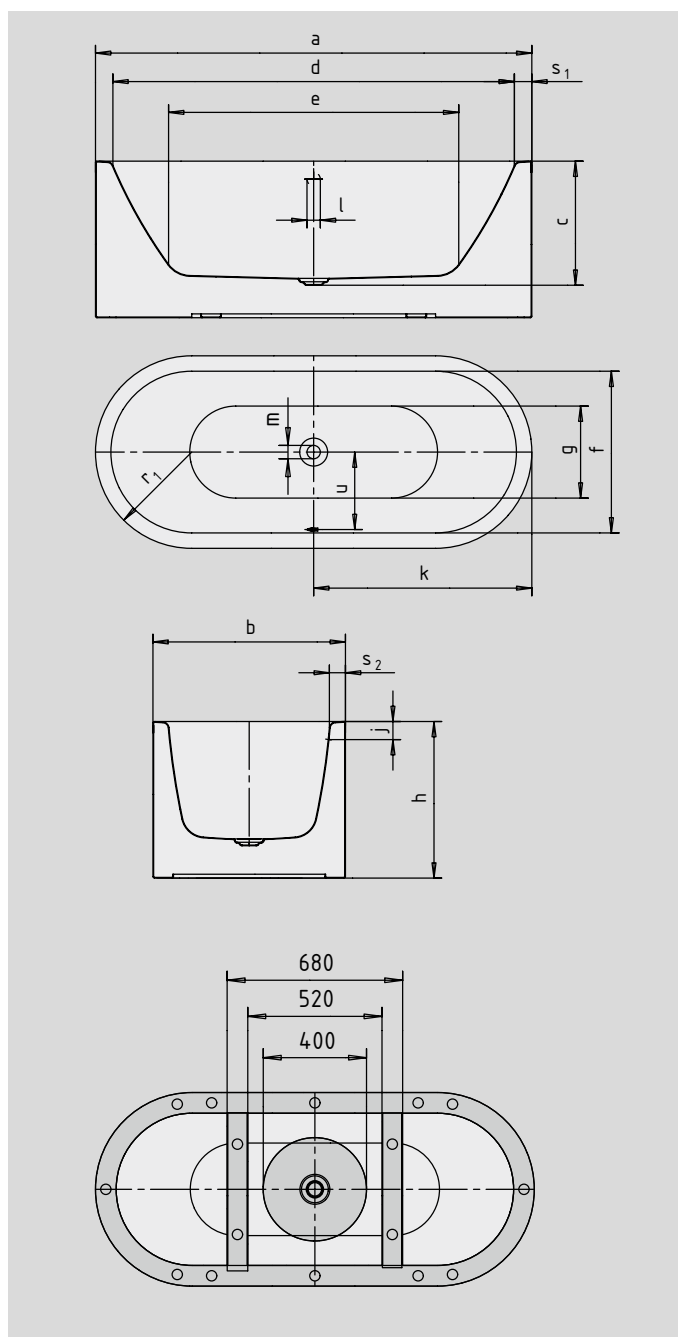

# MEISTERSTÜCK CENTRO DUO OVAL

- pure simplicity and unpretentious elegance are what distinguish these baths
- bathing with a friend: two identical back rests and centrally positioned waste
- made of KALDEWEI steel enamel
- the moulded panel emphasizes the high design standard and means the bath can be free-standing
- enamelled waste cover and overflow knob integrated in the bath design

Similar illustration

Model No.		1127	1128
External length	a	1700	1800 mm
External width	b	750	800 mm
Depth	c	485	485 mm
Internal length (top)	d	1580	1680 mm
<b>Internal length (bottom)</b>	<b>e</b>	<b>1130</b>	<b>1230 mm</b>
Internal width (top)	f	630	680 mm
Internal width (bottom)	g	510	560 mm
Height of bath	h	610	610 mm
Distance top edge to centre of overflow hole	j	70	70 mm
Distance bath edge to centre of drain hole	k	850	900 mm
Diameter of overflow hole	l	52	52 mm
Diameter of drain hole	m	52	52 mm
Radius	r <sub>1</sub>	375	400 mm
Width of rim (foot end; lengthwise)	s <sub>1</sub> ; s <sub>2</sub>	60; 60	60; 60 mm
Distance between centre holes	u	307	332 mm
Water volume** in litres		156	195
Weight of the enamelled bath in kg		120	136
Waste connection diameter		40/50	40/50 mm
Fill fitting connection		1/2"	1/2"

Subject to technical alterations, tolerances and errors. Similar illustration.  
\*\* 70 litres displacement on average.

**KALDEWEI**