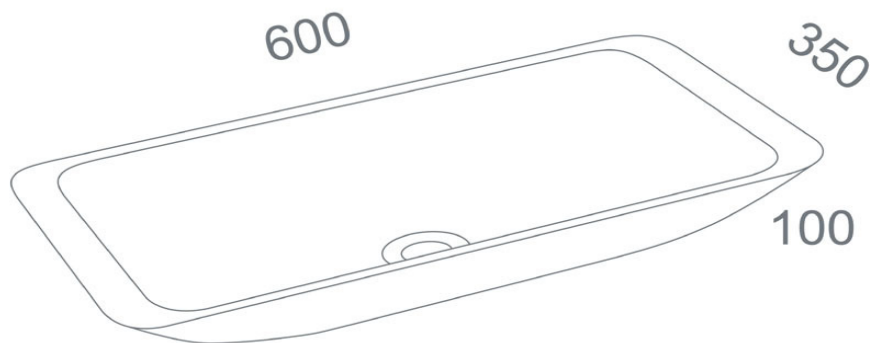

TECHNICAL SCHEDULE

Marblo Mojo rectangle basin

Code: MJR600

Inspirational + European + Bathroomware

t 09 444 5656

e info@metrix.co.nz

www.metrix.co.nz