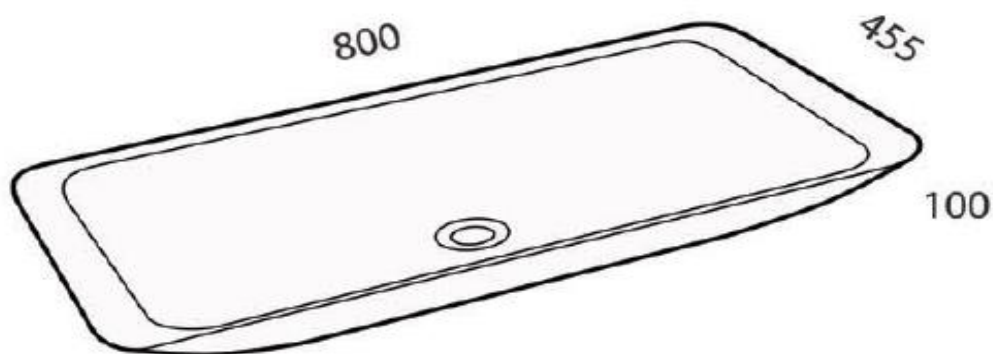

TECHNICAL SCHEDULE

Marblo Mojo rectangle basin

Code: MJR800

Inspirational + European + Bathroomware

t 09 444 5656

e info@metrix.co.nz

www.metrix.co.nz