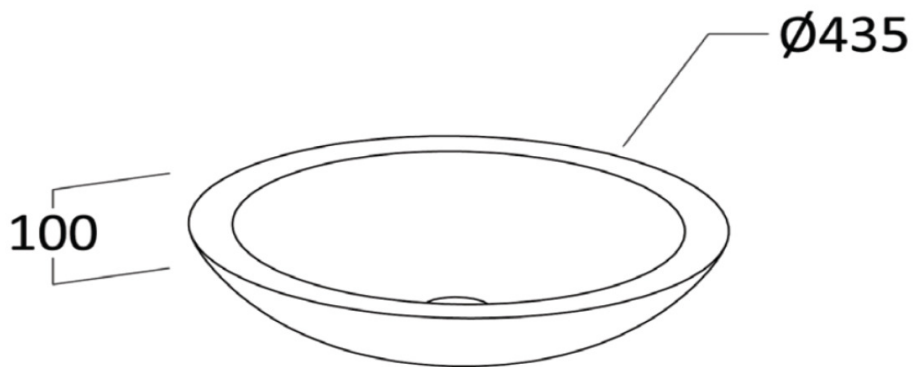

TECHNICAL SCHEDULE

Marblo Mojo round basin

Code: MJC430

Inspirational + European + Bathroomware